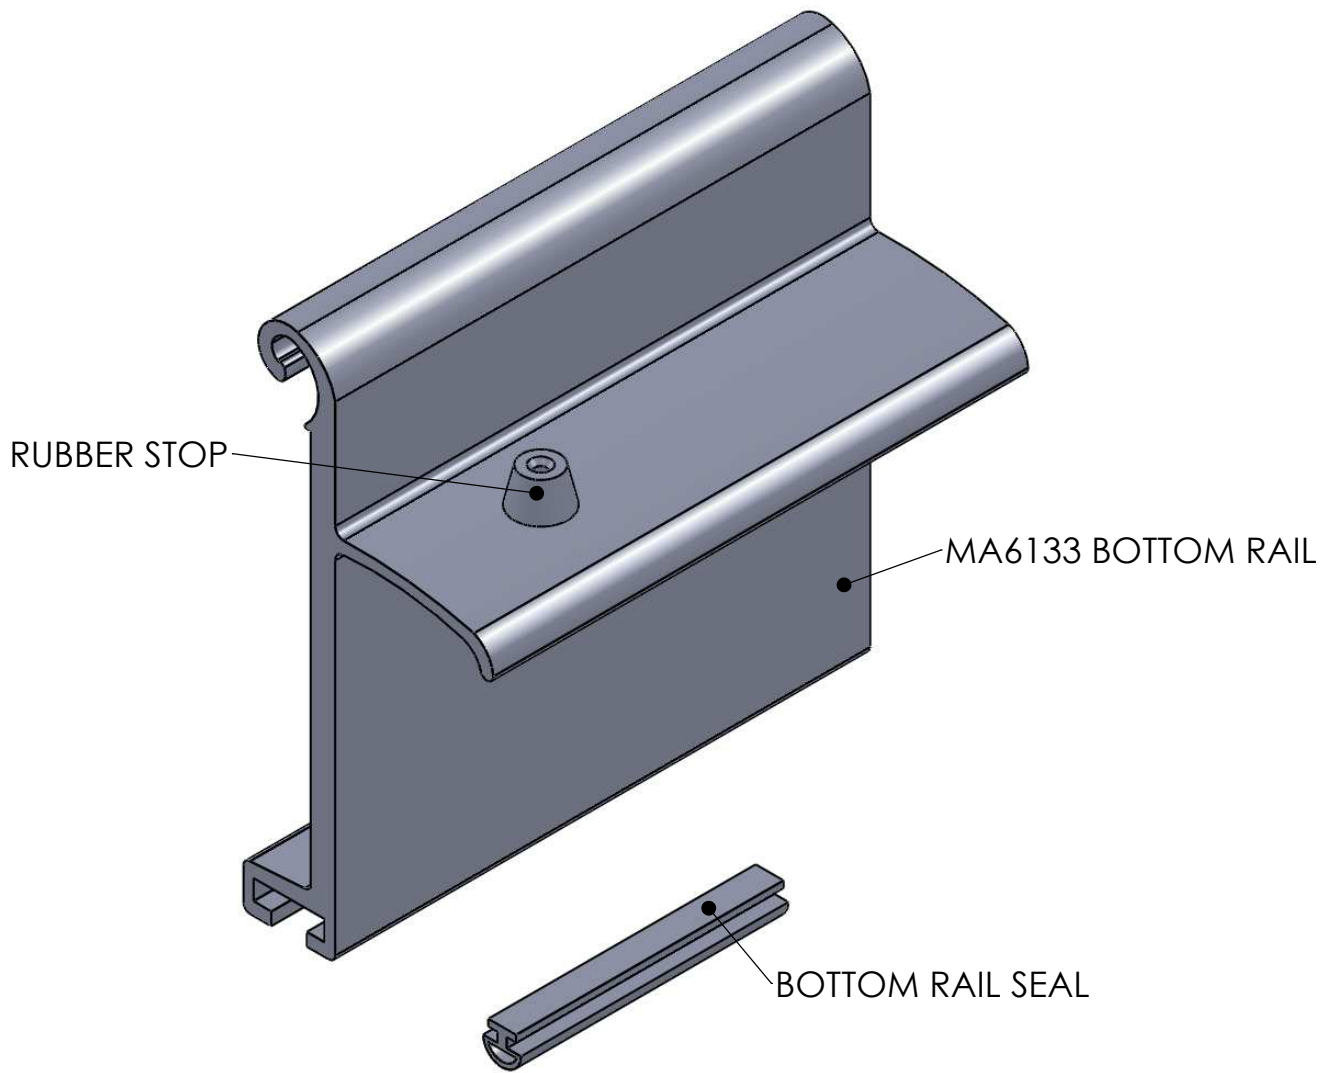

1EA ALUMINIUM BOTTOM RAIL

<p>MA6133 BOTTOM RAIL</p>	<p>SCALE NTS</p>	<p>AUSTRAL MONSOON ENTERPRISES PTY LTD ATF 'THE ANSA TRUST' TRADING AS ANSA DOORS</p>
<p><i>CONFIDENTIAL NOTE: This drawing and its designs, specifications and engineering information disclosed hereon are the property of ANSA DOORS and are not to be disseminated or reproduced without express written consent. The drawing is loaned in confidence and then only for consideration of the matter hereon. In accepting loan of this drawing, the recipient agrees to keep it and the matter disclosed hereon in confidence and not to use nor permit their use in any way detrimental to ANSA DOORS.</i></p>	<p>DRAWN H.P.LY</p>	<p>71-73 Maffra Street P.O Box 201 Coolaroo, Victoria 3048 Dallas, Victoria 3047 Australia Australia Phone: (03) 9302 3366 Fax: (03) 9302 3966</p>
	<p>DATE 28/01/11</p>	<p>DWG No: ANSA-TS0001B</p>