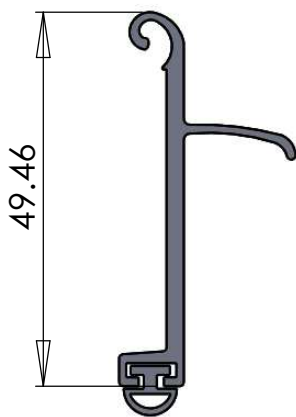

1EA ALUMINIUM BOTTOM RAIL

<p>MA6133 BOTTOM RAIL</p>	<p>SCALE NTS</p>	<p>AUSTRAL MONSOON ENTERPRISES PTY LTD ATF 'THE ANSA TRUST' TRADING AS ANSA DOORS</p>
<p><i>CONFIDENTIAL NOTE: This drawing and its designs, specifications and engineering information disclosed hereon are the property of ANSA DOORS and are not to be disseminated or reproduced without express written consent. The drawing is loaned in confidence and then only for consideration of the matter hereon. In accepting loan of this drawing, the recipient agrees to keep it and the matter disclosed hereon in confidence and not to use nor permit their use in any way detrimental to ANSA DOORS.</i></p>	<p>DRAWN H.P.LY</p>	<p>71-73 Maffra Street P.O Box 201 Coolaroo, Victoria 3048 Dallas, Victoria 3047 Australia Australia Phone: (03) 9302 3366 Fax: (03) 9302 3966</p>
	<p>DATE 28/01/11</p>	<p>DWG No: ANSA-TS0001B</p>