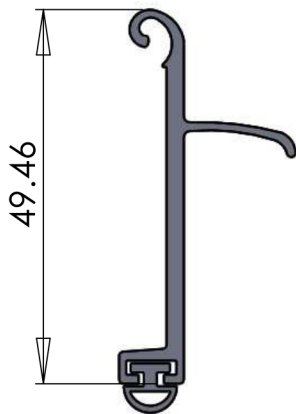

1EA ALUMINIUM BOTTOM RAIL

<p>MA6133 BOTTOM RAIL</p>	<p>SCALE NTS</p>	<p>AUSTRAL MONSOON ENTERPRISES PTY LTD ATF 'THE ANSA TRUST' TRADING AS ANSA DOORS</p>
<p><i>CONFIDENTIAL NOTE: This drawing and its designs, specifications and engineering information disclosed hereon are the property of ANSA DOORS and are not to be disseminated or reproduced without express written consent. The drawing is loaned in confidence and then only for consideration of the matter hereon. In accepting loan of this drawing, the recipient agrees to keep it and the matter disclosed hereon in confidence and not to use nor permit their use in any way detrimental to ANSA DOORS.</i></p>	<p>DRAWN H.P.LY</p>	<p>71-73 Maffra Street P.O Box 201 Coolaroo, Victoria 3048 Dallas, Victoria 3047 Australia Australia Phone: (03) 9302 3366 Fax: (03) 9302 3966</p>
	<p>DATE 28/01/11</p>	<p>DWG No: ANSA-TS0001B</p>