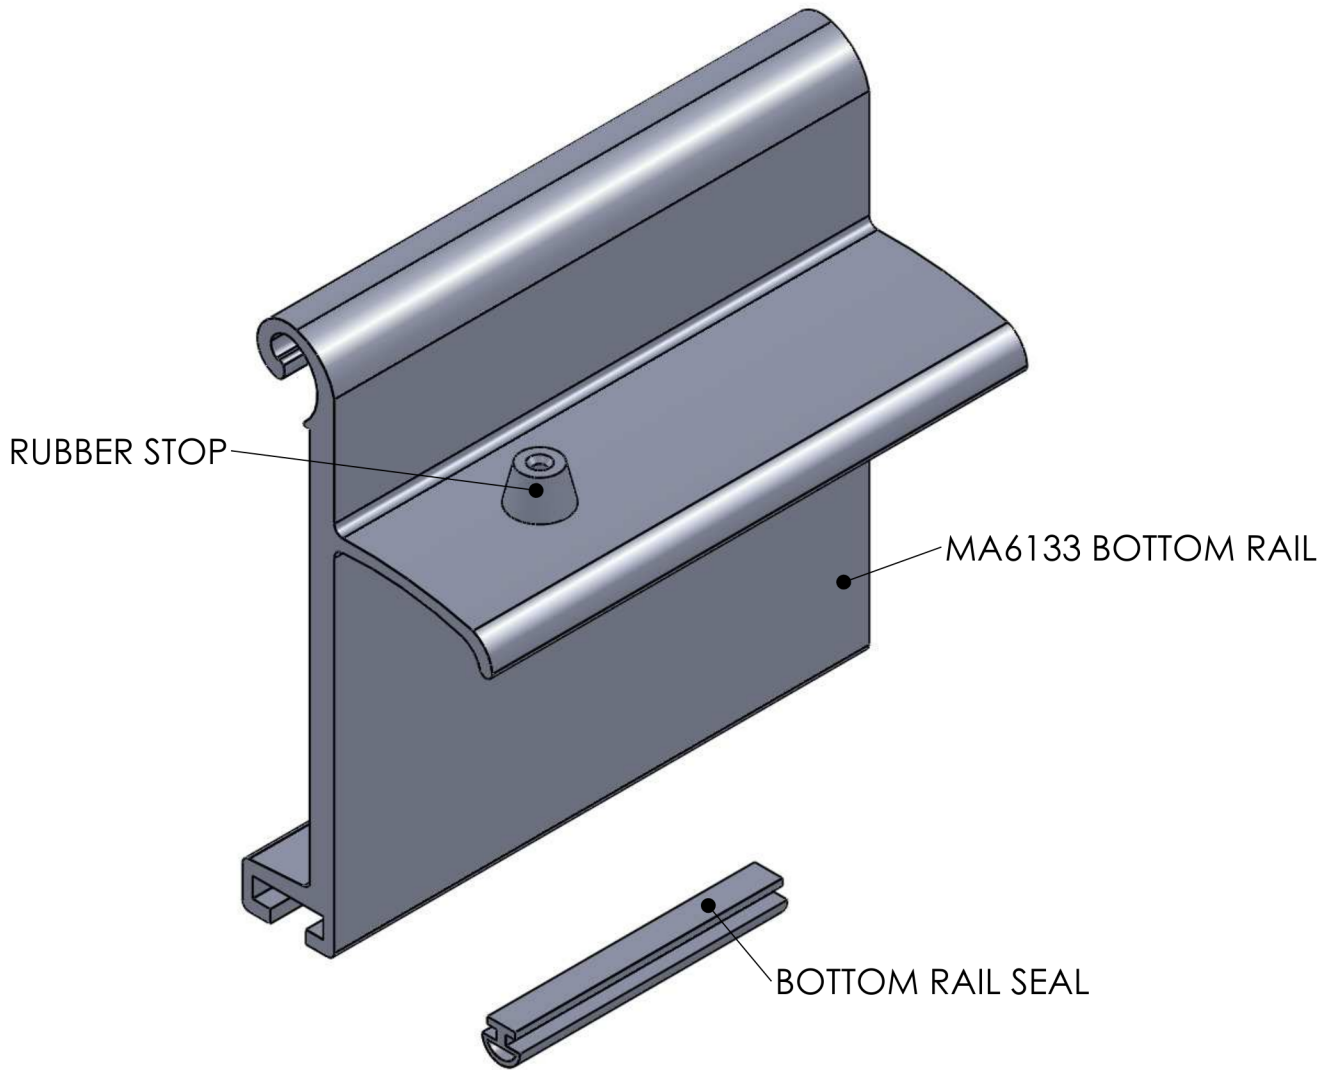

1EA ALUMINIUM BOTTOM RAIL

<p>MA6133 BOTTOM RAIL</p>	<p>SCALE NTS</p>	<p>AUSTRAL MONSOON ENTERPRISES PTY LTD ATF 'THE ANSA TRUST' TRADING AS ANSA DOORS</p>
<p><i>CONFIDENTIAL NOTE: This drawing and its designs, specifications and engineering information disclosed hereon are the property of ANSA DOORS and are not to be disseminated or reproduced without express written consent. The drawing is loaned in confidence and then only for consideration of the matter hereon. In accepting loan of this drawing, the recipient agrees to keep it and the matter disclosed hereon in confidence and not to use nor permit their use in any way detrimental to ANSA DOORS.</i></p>	<p>DRAWN H.P.LY</p>	<p>71-73 Maffra Street P.O Box 201 Coolaroo, Victoria 3048 Dallas, Victoria 3047 Australia Australia Phone: (03) 9302 3366 Fax: (03) 9302 3966</p>
	<p>DATE 28/01/11</p>	<p>DWG No: ANSA-TS0001B</p>