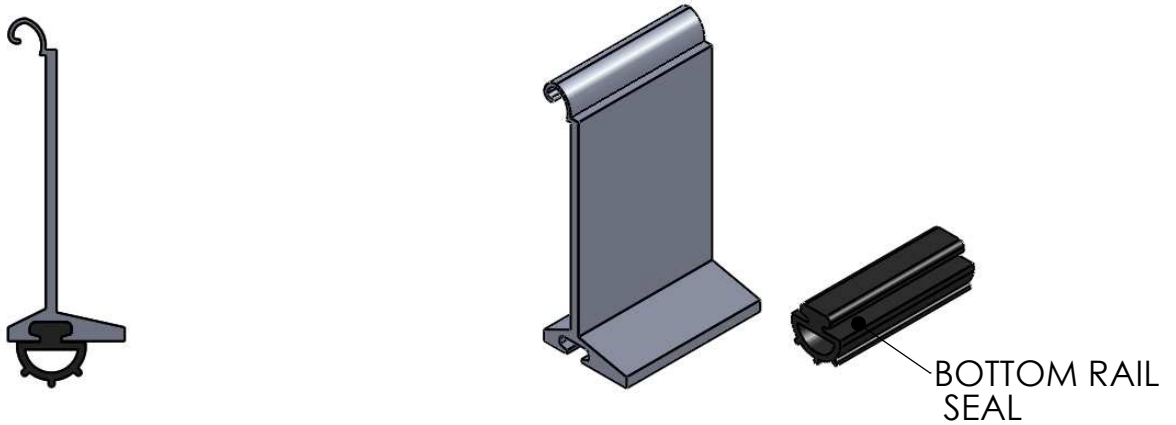

MA6127 BOTTOM RAIL

MA5767 BOTTOM RAIL

2EA BOX BOTTOM RAIL

2EA BOX ALUMINIUM BOTTOM RAILS

SCALE
NTS

AUSTRAL MONSOON ENTERPRISES PTY LTD
ATF 'THE ANSA TRUST' TRADING AS
ANSA DOORS

CONFIDENTIAL NOTE: This drawing and its designs, specifications and engineering information disclosed hereon are the property of ANSA DOORS and are not to be disseminated or reproduced without express written consent. The drawing is loaned in confidence and then only for consideration of the matter hereon. In accepting loan of this drawing, the recipient agrees to keep it and the matter disclosed hereon in confidence and not to use nor permit their use in any way detrimental to ANSA DOORS.