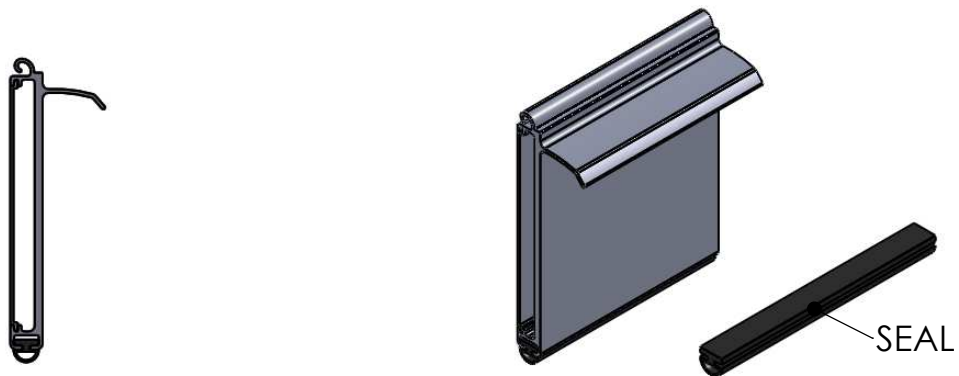

MA6127 BOTTOM RAIL

MA5767 BOTTOM RAIL

2EA BOX BOTTOM RAIL

2EA BOX ALUMINIUM BOTTOM RAILS

SCALE
NTS

AUSTRAL MONSOON ENTERPRISES PTY LTD
ATF 'THE ANSA TRUST' TRADING AS
ANSA DOORS

CONFIDENTIAL NOTE: This drawing and its designs, specifications and engineering information disclosed hereon are the property of ANSA DOORS and are not to be disseminated or reproduced without express written consent. The drawing is loaned in confidence and then only for consideration of the matter hereon. In accepting loan of this drawing, the recipient agrees to keep it and the matter disclosed hereon in confidence and not to use nor permit their use in any way detrimental to ANSA DOORS.