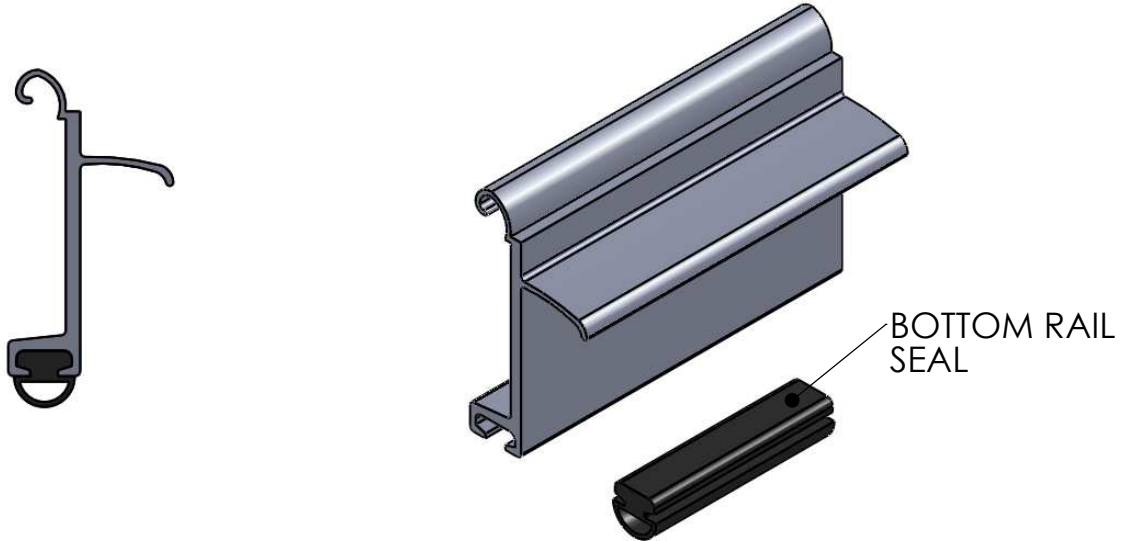

MA6127 BOTTOM RAIL

MA5767 BOTTOM RAIL

2EA BOX BOTTOM RAIL

2EA BOX ALUMINIUM BOTTOM RAILS

SCALE
NTS

AUSTRAL MONSOON ENTERPRISES PTY LTD
ATF 'THE ANSA TRUST' TRADING AS
ANSA DOORS

CONFIDENTIAL NOTE: This drawing and its designs, specifications and engineering information disclosed hereon are the property of ANSA DOORS and are not to be disseminated or reproduced without express written consent. The drawing is loaned in confidence and then only for consideration of the matter hereon. In accepting loan of this drawing, the recipient agrees to keep it and the matter disclosed hereon in confidence and not to use nor permit their use in any way detrimental to ANSA DOORS.