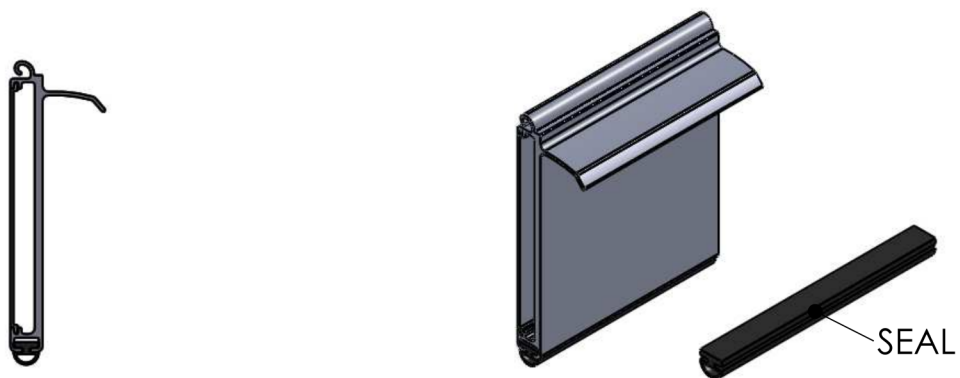

MA6127 BOTTOM RAIL

MA5767 BOTTOM RAIL

2EA BOX BOTTOM RAIL

2EA BOX ALUMINIUM BOTTOM RAILS

SCALE
NTS

AUSTRAL MONSOON ENTERPRISES PTY LTD
ATF 'THE ANSA TRUST' TRADING AS
ANSA DOORS

CONFIDENTIAL NOTE: This drawing and its designs, specifications and engineering information disclosed hereon are the property of ANSA DOORS and are not to be disseminated or reproduced without express written consent. The drawing is loaned in confidence and then only for consideration of the matter hereon. In accepting loan of this drawing, the recipient agrees to keep it and the matter disclosed hereon in confidence and not to use nor permit their use in any way detrimental to ANSA DOORS.