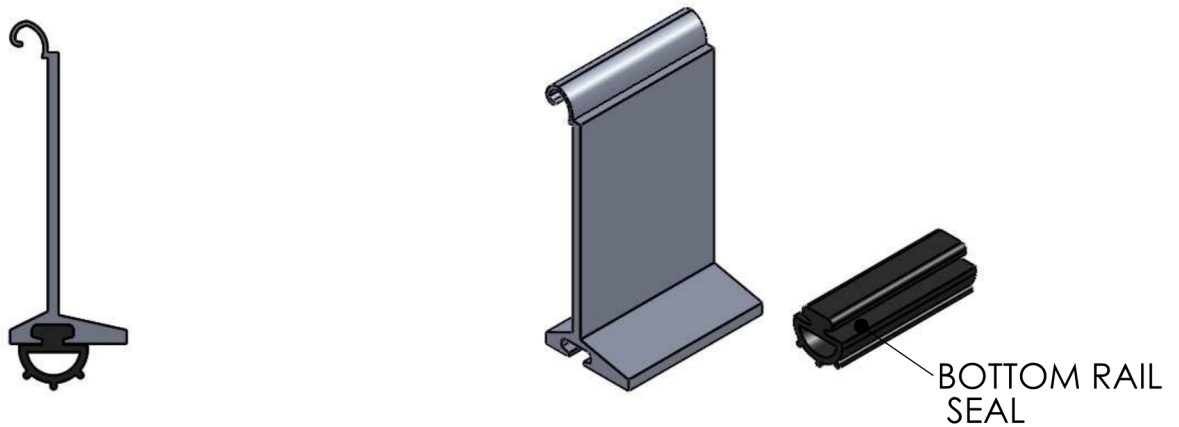

MA6127 BOTTOM RAIL

MA5767 BOTTOM RAIL

2EA BOX BOTTOM RAIL

2EA BOX ALUMINIUM BOTTOM RAILS

SCALE
NTS

AUSTRAL MONSOON ENTERPRISES PTY LTD
ATF 'THE ANSA TRUST' TRADING AS
ANSA DOORS

CONFIDENTIAL NOTE: This drawing and its designs, specifications and engineering information disclosed hereon are the property of ANSA DOORS and are not to be disseminated or reproduced without express written consent. The drawing is loaned in confidence and then only for consideration of the matter hereon. In accepting loan of this drawing, the recipient agrees to keep it and the matter disclosed hereon in confidence and not to use nor permit their use in any way detrimental to ANSA DOORS.