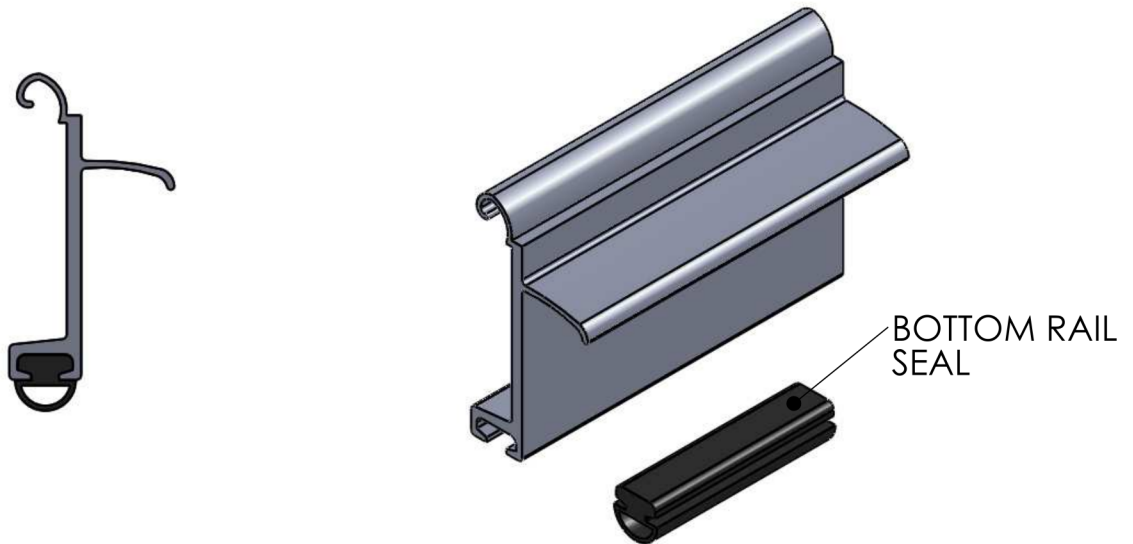

MA6127 BOTTOM RAIL

MA5767 BOTTOM RAIL

2EA BOX BOTTOM RAIL

2EA BOX ALUMINIUM BOTTOM RAILS

SCALE
NTS

AUSTRAL MONSOON ENTERPRISES PTY LTD
ATF 'THE ANSA TRUST' TRADING AS
ANSA DOORS

CONFIDENTIAL NOTE: This drawing and its designs, specifications and engineering information disclosed hereon are the property of ANSA DOORS and are not to be disseminated or reproduced without express written consent. The drawing is loaned in confidence and then only for consideration of the matter hereon. In accepting loan of this drawing, the recipient agrees to keep it and the matter disclosed hereon in confidence and not to use nor permit their use in any way detrimental to ANSA DOORS.