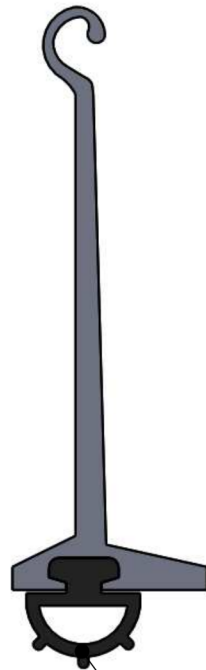

MA4658 ALUMINIUM BOTTOM RAIL STANDARD

RUBBER SEAL

<p>2RS ALUMINIUM BOTTOM RAIL</p>	<p>SCALE NTS</p>	<p>AUSTRAL MONSOON ENTERPRISES PTY LTD ATF 'THE ANSA TRUST' TRADING AS <b>ANSA DOORS</b></p>
<p><i>CONFIDENTIAL NOTE: This drawing and its designs, specifications and engineering information disclosed hereon are the property of ANSA DOORS and are not to be disseminated or reproduced without express written consent. The drawing is loaned in confidence and then only for consideration of the matter hereon. In accepting loan of this drawing, the recipient agrees to keep it and the matter disclosed hereon in confidence and not to use nor permit their use in any way detrimental to ANSA DOORS.</i></p>	<p>DRAWN H.P.LY</p>	<p>71-73 Maffra Street P.O Box 201 Coolaroo, Victoria 3048 Dallas, Victoria 3047 Australia Australia Phone: (03) 9302 3366 Fax: (03) 9302 3966</p>
	<p>DATE 28/01/11</p>	<p>DWG No: ANSA-TS0004B</p>