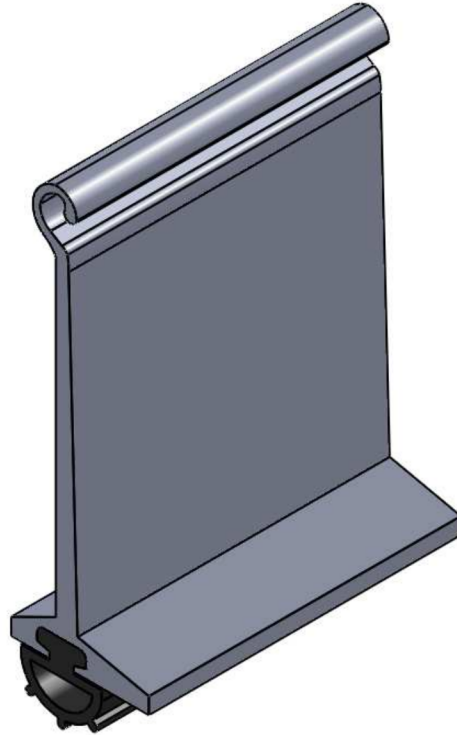

MA4658 ALUMINIUM BOTTOM RAIL STANDARD

RUBBER SEAL

<p>2RS ALUMINIUM BOTTOM RAIL</p>	<p>SCALE NTS</p>	<p>AUSTRAL MONSOON ENTERPRISES PTY LTD ATF 'THE ANSA TRUST' TRADING AS <b>ANSA DOORS</b></p>
<p><i>CONFIDENTIAL NOTE: This drawing and its designs, specifications and engineering information disclosed hereon are the property of ANSA DOORS and are not to be disseminated or reproduced without express written consent. The drawing is loaned in confidence and then only for consideration of the matter hereon. In accepting loan of this drawing, the recipient agrees to keep it and the matter disclosed hereon in confidence and not to use nor permit their use in any way detrimental to ANSA DOORS.</i></p>	<p>DRAWN H.P.LY</p>	<p>71-73 Maffra Street P.O Box 201 Coolaroo, Victoria 3048 Dallas, Victoria 3047 Australia Australia Phone: (03) 9302 3366 Fax: (03) 9302 3966</p>
	<p>DATE 28/01/11</p>	<p>DWG No: ANSA-TS0004B</p>