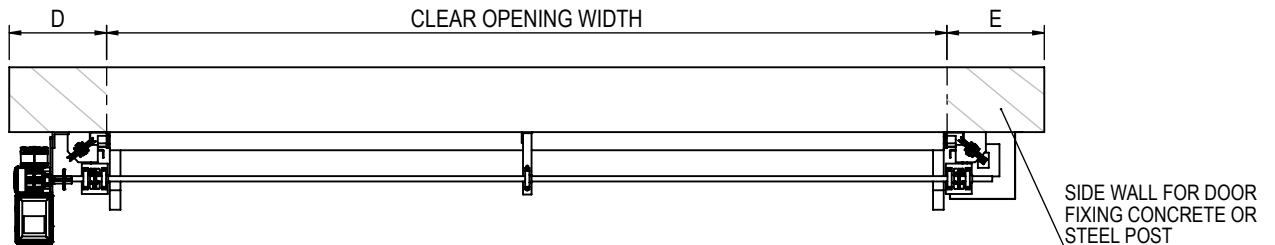

SIDE VIEW

TOP VIEW

NOTE:

- 1) HEAD ROOM CAN BE REDUCED DEPENDING ON THE SIDE ROOM AVAILABLE
- 2) COUNTERWEIGHT COVERS ARE CUSTOM DESIGNED TO SUIT DOOR SIZE
- 3) MEASUREMENT (A),(B),(C),(D) & (E) ARE FOR REFERENCE ONLY. CAN VARY DEPENDING ON DOOR SPECIFICATIONS

DOOR HEIGHT	A	B	C	D	E
2000	650	700	450	400	290
3000	870	1260	450	400	290
4000	1120	1760	450	400	290
5000	1400	2200	450	400	290

NOTE:
ANSA DOORS RESERVES THE RIGHT TO CHANGE SPECIFICATIONS WITHOUT NOTICE.
FOR PROJECT SPECIFICATION INFORMATION REFER TO ANSA DOORS ENGINEERING STAFF