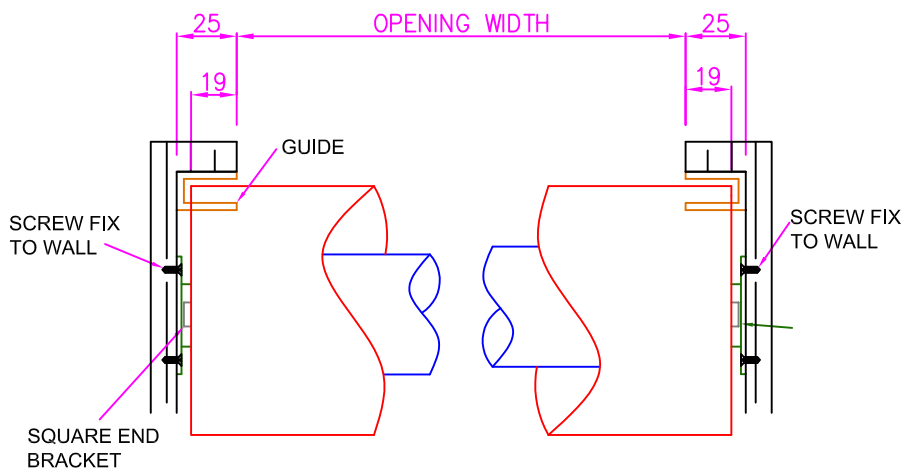

E81 ALUMINIUM 1EA ROLLER SHUTTER

Opening Size Up To 2000mm wide x 2400mm high

STANDARD CAPSTAN FIXINGS

HEADROOM DETAILS

OPENING HEIGHT	HEADROOM REQUIRED
500	255
600	255
700	255
800	255
900	255
1000	275
1200	275
1400	295
1600	295
1800	295
2000	315
2200	315
2400	315

SQUARE END FIXINGS

E81 ALUMINIUM 1EA ROLLER SHUTTER

SCALE

NTS

AUSTRAL MONSOON ENTERPRISES PTY LTD
ATF 'THE ANSA TRUST' TRADING AS
ANSA DOORS

71-73 Maffra Street
Coolaroo Victoria 3048
Australia

P.O Box 201
Dallas, Victoria 3047
Australia