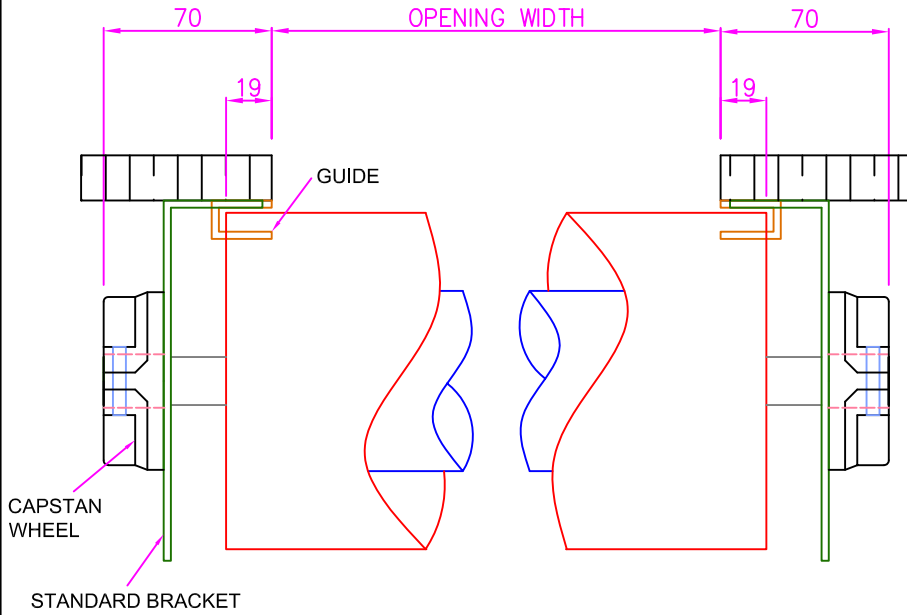

E81 ALUMINIUM 1EA ROLLER SHUTTER

Opening Size Up To 2000mm wide x 2400mm high

STANDARD CAPSTAN FIXINGS

HEADROOM DETAILS

OPENING HEIGHT	HEADROOM REQUIRED
500	255
600	255
700	255
800	255
900	255
1000	275
1200	275
1400	295
1600	295
1800	295
2000	315
2200	315
2400	315

SQUARE END FIXINGS

E81 ALUMINIUM 1EA ROLLER SHUTTER

SCALE

NTS

AUSTRAL MONSOON ENTERPRISES PTY LTD
ATF 'THE ANSA TRUST' TRADING AS
ANSA DOORS

71-73 Maffra Street
Coolaroo Victoria 3048
Australia

P.O Box 201
Dallas, Victoria 3047
Australia