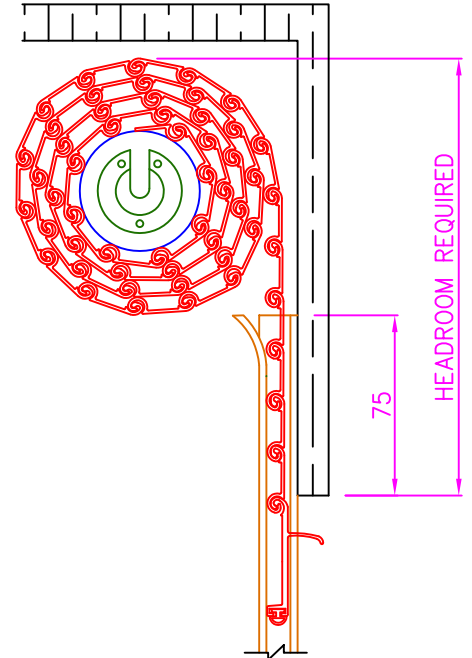

E81 ALUMINIUM 1EA ROLLER SHUTTER

Opening Size Up To 2000mm wide x 2400mm high

STANDARD CAPSTAN FIXINGS

HEADROOM DETAILS

OPENING HEIGHT	HEADROOM REQUIRED
500	255
600	255
700	255
800	255
900	255
1000	275
1200	275
1400	295
1600	295
1800	295
2000	315
2200	315
2400	315

SQUARE END FIXINGS

E81 ALUMINIUM 1EA ROLLER SHUTTER

SCALE

NTS

AUSTRAL MONSOON ENTERPRISES PTY LTD
ATF 'THE ANSA TRUST' TRADING AS
ANSA DOORS

71-73 Maffra Street
Coolaroo Victoria 3048
Australia

P.O Box 201
Dallas, Victoria 3047
Australia