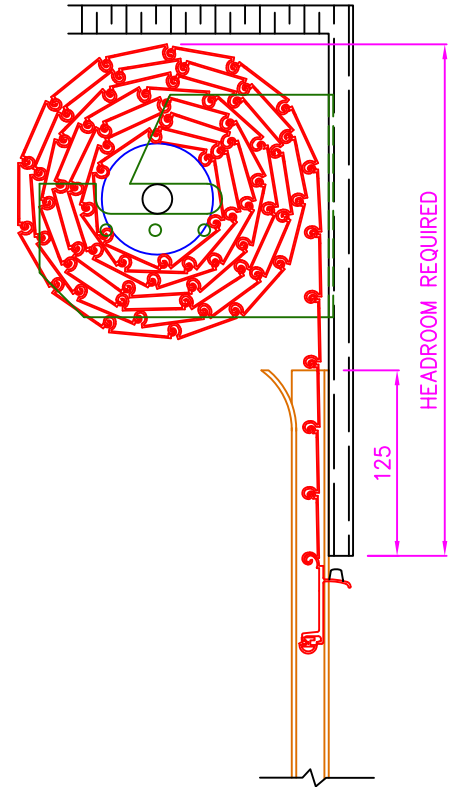

# E82 - ALUMINIUM 2EA ROLLER SHUTTER

Opening Size Up To 3,000mm wide x 2,500mm high

## STANDARD CAPSTAN FIXINGS

## SQUARE END FIXINGS

## HEADROOM DETAILS

OPENING HEIGHT	HEADROOM REQUIRED
1000	365
1250	375
1500	395
1750	405
2000	415
2250	415
2500	425
2750	435
3000	455
3250	465