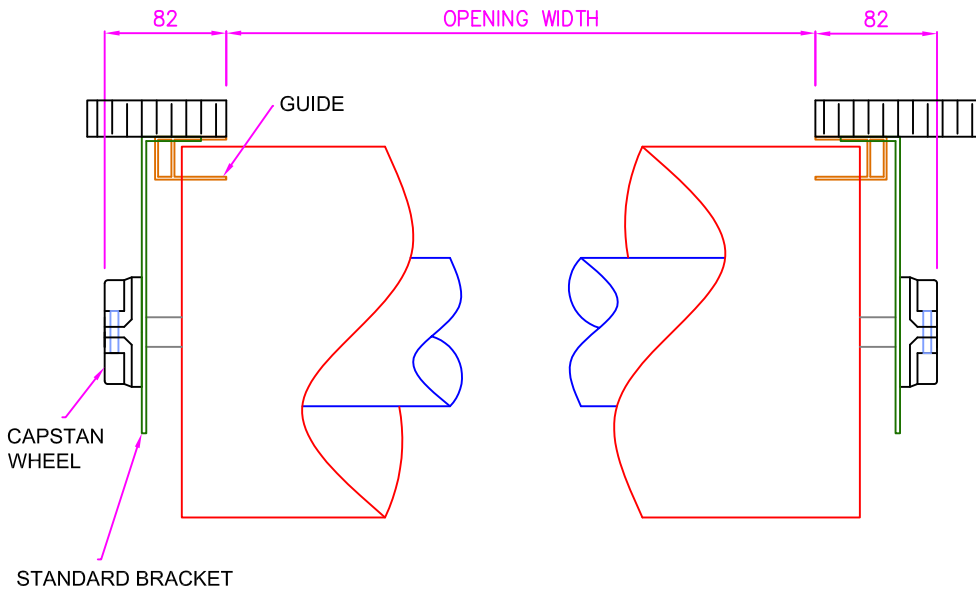

# E82 - ALUMINIUM 2EA ROLLER SHUTTER

Opening Size Up To 3,000mm wide x 2,500mm high

## STANDARD CAPSTAN FIXINGS

## HEADROOM DETAILS

OPENING HEIGHT	HEADROOM REQUIRED
1000	365
1250	375
1500	395
1750	405
2000	415
2250	415
2500	425
2750	435
3000	455
3250	465