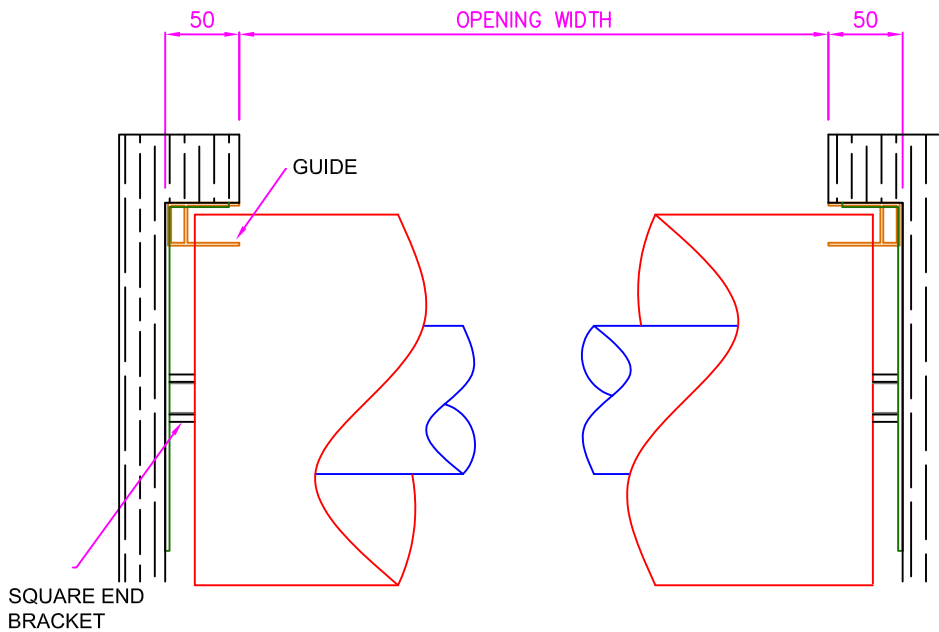

# E82 - ALUMINIUM 2EA ROLLER SHUTTER

Opening Size Up To 3,000mm wide x 2,500mm high

## STANDARD CAPSTAN FIXINGS

## HEADROOM DETAILS

OPENING HEIGHT	HEADROOM REQUIRED
1000	365
1250	375
1500	395
1750	405
2000	415
2250	415
2500	425
2750	435
3000	455
3250	465