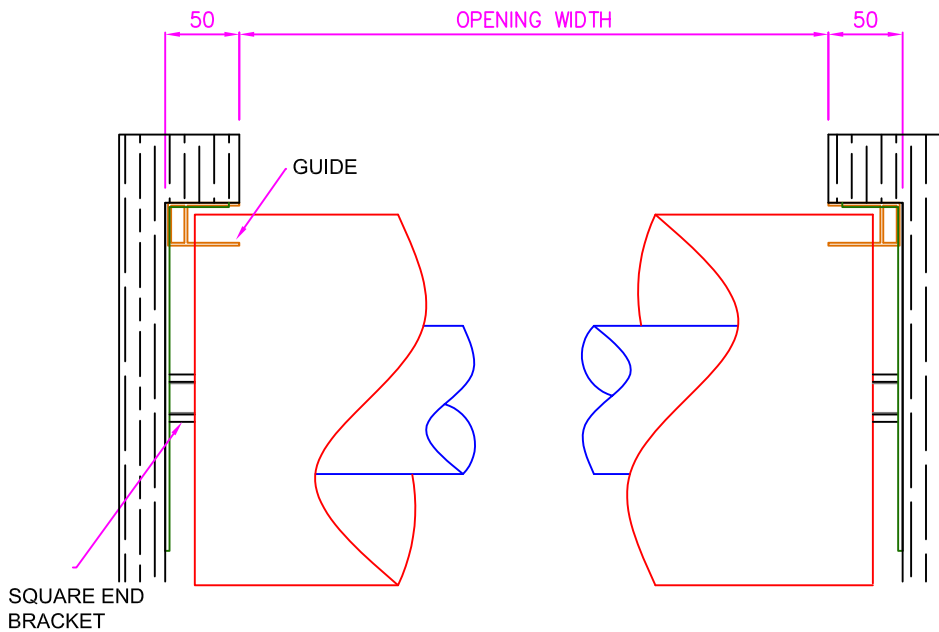

E82 - ALUMINIUM 2EA ROLLER SHUTTER

Opening Size Up To 3,000mm wide x 2,500mm high

STANDARD CAPSTAN FIXINGS

SQUARE END FIXINGS

HEADROOM DETAILS

OPENING HEIGHT	HEADROOM REQUIRED
1000	365
1250	375
1500	395
1750	405
2000	415
2250	415
2500	425
2750	435
3000	455
3250	465

E82 ALUMINIUM 2EA ROLLER SHUTTER

SCALE

NTS

AUSTRAL MONSOON ENTERPRISES PTY LTD
ATF 'THE ANSA TRUST' TRADING AS
ANSA DOORS

71-73 Maffra Street
Coolaroo Victoria 3048
Australia

P.O Box 201
Dallas, Victoria 3047
Australia