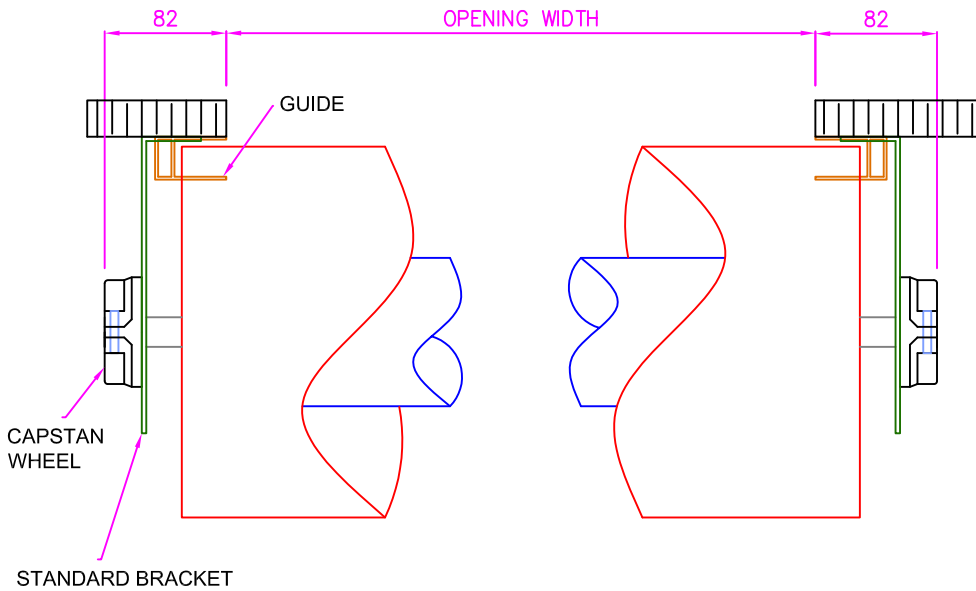

E82 - ALUMINIUM 2EA ROLLER SHUTTER

Opening Size Up To 3,000mm wide x 2,500mm high

STANDARD CAPSTAN FIXINGS

SQUARE END FIXINGS

HEADROOM DETAILS

OPENING HEIGHT	HEADROOM REQUIRED
1000	365
1250	375
1500	395
1750	405
2000	415
2250	415
2500	425
2750	435
3000	455
3250	465

E82 ALUMINIUM 2EA ROLLER SHUTTER

SCALE

NTS

AUSTRAL MONSOON ENTERPRISES PTY LTD
ATF 'THE ANSA TRUST' TRADING AS
ANSA DOORS

71-73 Maffra Street
Coolaroo Victoria 3048
Australia

P.O Box 201
Dallas, Victoria 3047
Australia