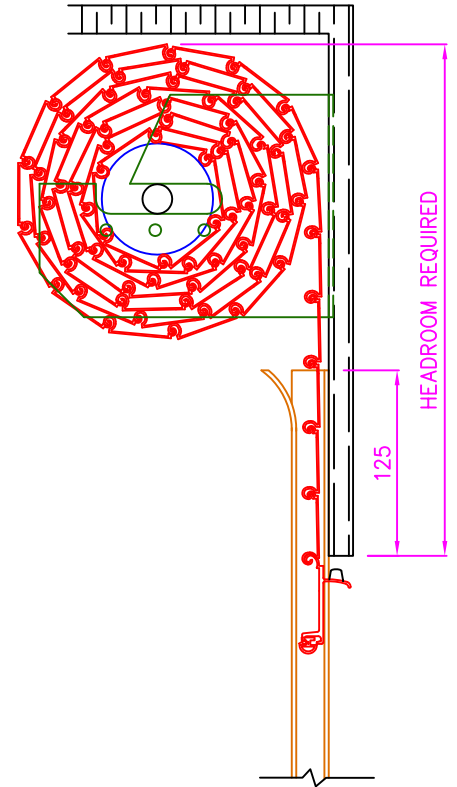

E82 - ALUMINIUM 2EA ROLLER SHUTTER

Opening Size Up To 3,000mm wide x 2,500mm high

STANDARD CAPSTAN FIXINGS

SQUARE END FIXINGS

HEADROOM DETAILS

OPENING HEIGHT	HEADROOM REQUIRED
1000	365
1250	375
1500	395
1750	405
2000	415
2250	415
2500	425
2750	435
3000	455
3250	465

E82 ALUMINIUM 2EA ROLLER SHUTTER

SCALE

NTS

AUSTRAL MONSOON ENTERPRISES PTY LTD
ATF 'THE ANSA TRUST' TRADING AS
ANSA DOORS

71-73 Maffra Street
Coolaroo Victoria 3048
Australia

P.O Box 201
Dallas, Victoria 3047
Australia