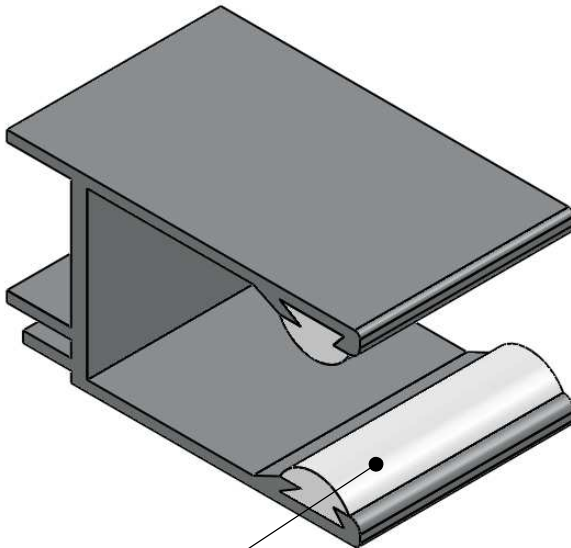

CRYSTAL GUIDE

PVC BUFFER

3EA ALUMINIUM GUIDES

SCALE
NTS

AUSTRAL MONSOON ENTERPRISES PTY LTD
ATF 'THE ANSA TRUST' TRADING AS
ANSA DOORS

CONFIDENTIAL NOTE: This drawing and its designs, specifications and engineering information disclosed hereon are the property of ANSA DOORS and are not to be disseminated or reproduced without express written consent. The drawing is loaned in confidence and then only for consideration of the matter hereon. In accepting loan of this drawing, the recipient agrees to keep it and the matter disclosed hereon in confidence and not to use nor permit their use in any way detrimental to ANSA DOORS.

DRAWN
H.P.LY

71-73 Maffra Street P.O Box 201
Coolaroo, Victoria 3048 Dallas, Victoria 3047
Australia Australia

Phone: (03) 9302 3366 Fax: (03) 9302 3966

DATE
25/11/10

DWG No: ANSA-AL0003C