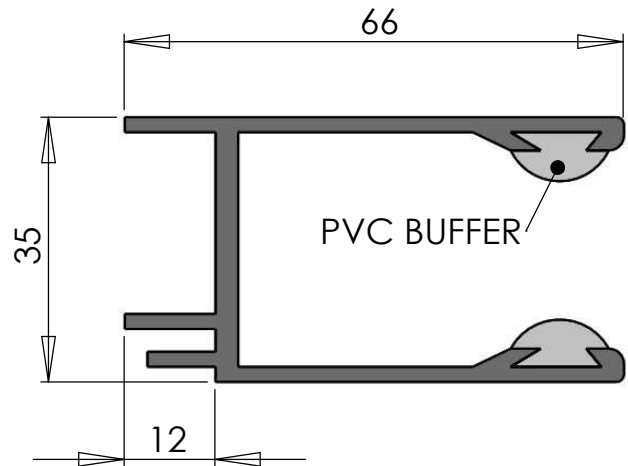

CRYSTAL GUIDE

PVC BUFFER

3EA ALUMINIUM GUIDES

SCALE
NTS

AUSTRAL MONSOON ENTERPRISES PTY LTD
ATF 'THE ANSA TRUST' TRADING AS
ANSA DOORS

CONFIDENTIAL NOTE: This drawing and its designs, specifications and engineering information disclosed hereon are the property of ANSA DOORS and are not to be disseminated or reproduced without express written consent. The drawing is loaned in confidence and then only for consideration of the matter hereon. In accepting loan of this drawing, the recipient agrees to keep it and the matter disclosed hereon in confidence and not to use nor permit their use in any way detrimental to ANSA DOORS.

DRAWN
H.P.LY

71-73 Maffra Street P.O Box 201
Coolaroo, Victoria 3048 Dallas, Victoria 3047
Australia Australia

Phone: (03) 9302 3366 Fax: (03) 9302 3966

DATE
25/11/10

DWG No: ANSA-AL0003C