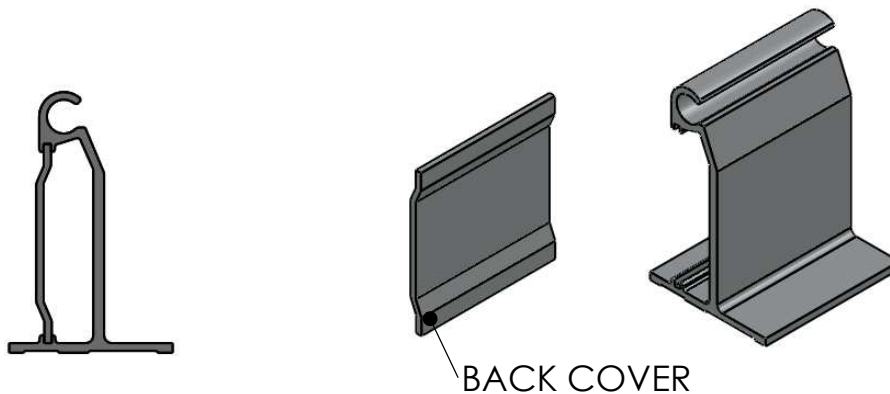

MA 5767 ALUMINIUM BOTTOM RAIL

CLEARMASTER BOTTOM RAIL

CRYSTAL BOTTOM RAIL

3EA ALUMINIUM BOTTOM RAIL

SCALE
NTS

AUSTRAL MONSOON ENTERPRISES PTY LTD
ATF 'THE ANSA TRUST' TRADING AS
ANSA DOORS

CONFIDENTIAL NOTE: This drawing and its designs, specifications and engineering information disclosed hereon are the property of ANSA DOORS and are not to be disseminated or reproduced without express written consent. The drawing is loaned in confidence and then only for consideration of the matter hereon. In accepting loan of this drawing, the recipient agrees to keep it and the matter disclosed hereon in confidence and not to use nor permit their use in any way detrimental to ANSA DOORS.