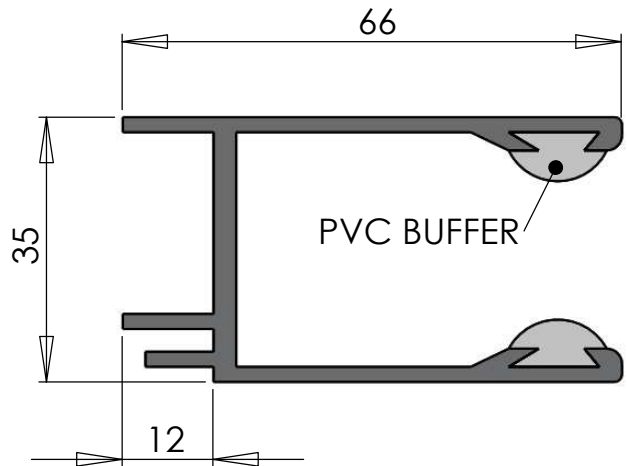

CRYSTAL GUIDE

PVC BUFFER

3EA ALUMINIUM GUIDES

SCALE
NTS

AUSTRAL MONSOON ENTERPRISES PTY LTD
ATF 'THE ANSA TRUST' TRADING AS
ANSA DOORS

CONFIDENTIAL NOTE: This drawing and its designs, specifications and engineering information disclosed hereon are the property of ANSA DOORS and are not to be disseminated or reproduced without express written consent. The drawing is loaned in confidence and then only for consideration of the matter hereon. In accepting loan of this drawing, the recipient agrees to keep it and the matter disclosed hereon in confidence and not to use nor permit their use in any way detrimental to ANSA DOORS.

DRAWN
H.P.LY

71-73 Maffra Street P.O Box 201
Coolaroo, Victoria 3048 Dallas, Victoria 3047
Australia Australia
Phone: (03) 9302 3366 Fax: (03) 9302 3966

DATE
25/11/10

DWG No: ANSA-AL0003C