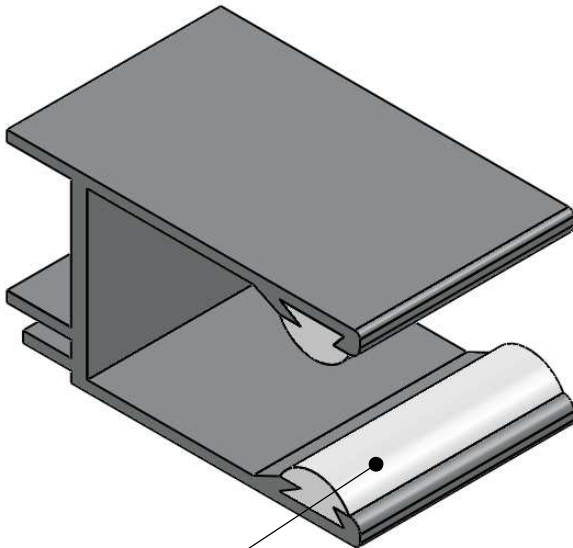

CRYSTAL GUIDE

PVC BUFFER

3EA ALUMINIUM GUIDES

SCALE
NTS

AUSTRAL MONSOON ENTERPRISES PTY LTD
ATF 'THE ANSA TRUST' TRADING AS
ANSA DOORS

CONFIDENTIAL NOTE: This drawing and its designs, specifications and engineering information disclosed hereon are the property of ANSA DOORS and are not to be disseminated or reproduced without express written consent. The drawing is loaned in confidence and then only for consideration of the matter hereon. In accepting loan of this drawing, the recipient agrees to keep it and the matter disclosed hereon in confidence and not to use nor permit their use in any way detrimental to ANSA DOORS.

DRAWN
H.P.LY

71-73 Maffra Street P.O Box 201
Coolaroo, Victoria 3048 Dallas, Victoria 3047
Australia Australia
Phone: (03) 9302 3366 Fax: (03) 9302 3966

DATE
25/11/10

DWG No: ANSA-AL0003C