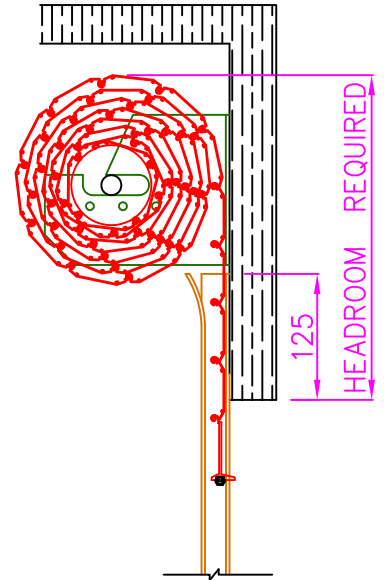

Opening Size Up To 5,500mm wide x 3,000mm high

STANDARD CAPSTAN FIXINGS

SQUARE END FIXINGS

HEADROOM DETAILS

SITE HEIGHT (MM)	HEADROOM REQUIRED
1000	425
1250	425
1500	445
1750	445
2000	445
2250	445
2500	465
2750	485
3000	485
3250	485
3500	505
3750	505

E83-E84 ALUMINIUM ROLLER SHUTTER

SCALE

NTS

AUSTRAL MONSOON ENTERPRISES PTY LTD
ATF 'THE ANSA TRUST' TRADING AS
ANSA DOORS

71-73 Maffra Street
Coolaroo Victoria 3048
Australia

P.O Box 201
Dallas, Victoria 3047
Australia