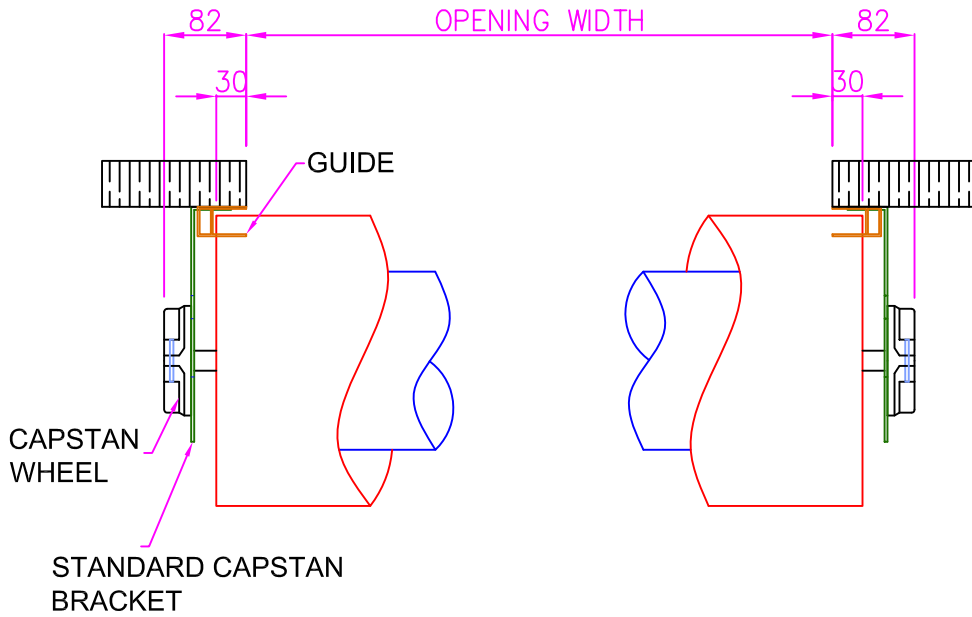

Opening Size Up To 5,500mm wide x 3,000mm high

STANDARD CAPSTAN FIXINGS

SQUARE END FIXINGS

HEADROOM DETAILS

SITE HEIGHT (MM)	HEADROOM REQUIRED
1000	425
1250	425
1500	445
1750	445
2000	445
2250	445
2500	465
2750	485
3000	485
3250	485
3500	505
3750	505

E83-E84 ALUMINIUM ROLLER SHUTTER

SCALE

NTS

AUSTRAL MONSOON ENTERPRISES PTY LTD
ATF 'THE ANSA TRUST' TRADING AS
ANSA DOORS

71-73 Maffra Street
Coolaroo Victoria 3048
Australia

P.O Box 201
Dallas, Victoria 3047
Australia