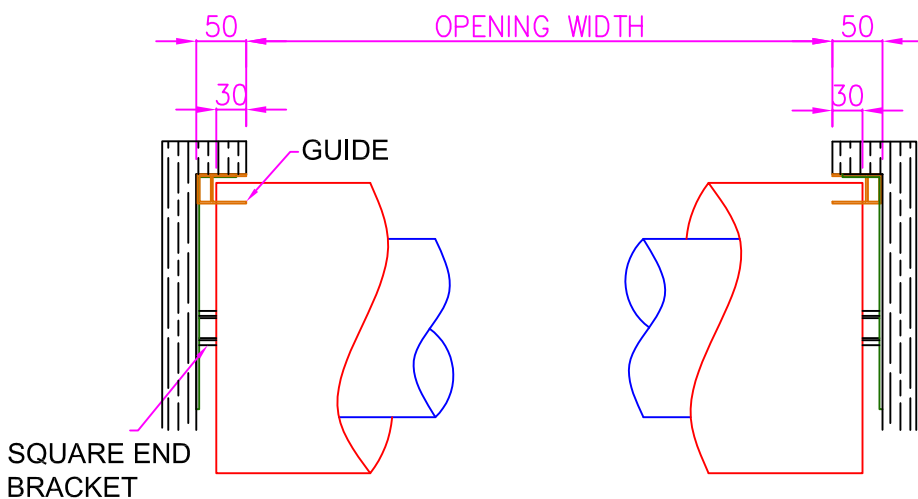

Opening Size Up To 5,500mm wide x 3,000mm high

STANDARD CAPSTAN FIXINGS

SQUARE END FIXINGS

HEADROOM DETAILS

SITE HEIGHT (MM)	HEADROOM REQUIRED
1000	425
1250	425
1500	445
1750	445
2000	445
2250	445
2500	465
2750	485
3000	485
3250	485
3500	505
3750	505

E83-E84 ALUMINIUM ROLLER SHUTTER

SCALE

NTS

AUSTRAL MONSOON ENTERPRISES PTY LTD
ATF 'THE ANSA TRUST' TRADING AS
ANSA DOORS

71-73 Maffra Street
Coolaroo Victoria 3048
Australia

P.O Box 201
Dallas, Victoria 3047
Australia