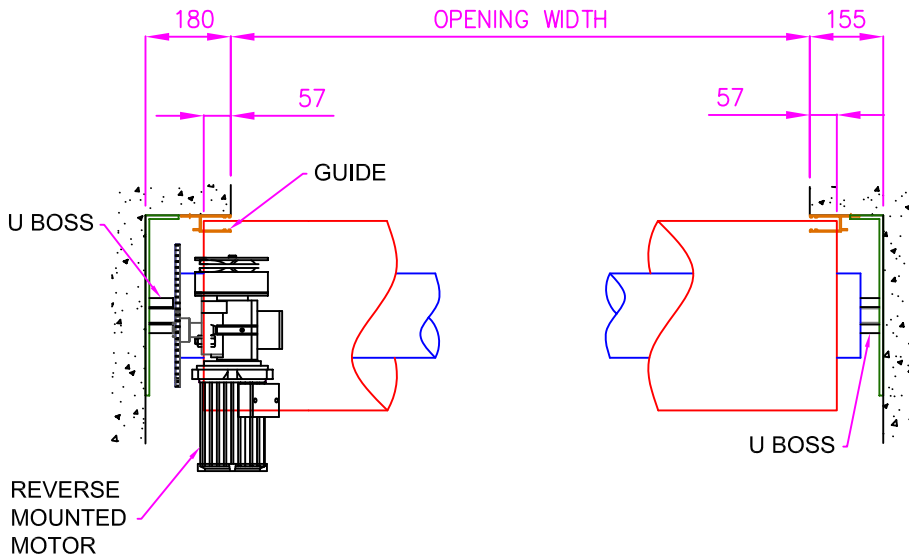

E85 ALUMINIUM 'PANORAMA' ROLLER SHUTTER

Opening Size Up To 9,800mm wide x 6,000mm high

STANDARD CAPSTAN FIXINGS

HEADROOM DETAILS

SITE HEIGHT (MM)	HEADROOM REQUIRED
1500	490
1750	500
2000	530
2250	530
2500	540
2750	550
3000	580
3250	580
3500	580
3750	580
4000	620
4250	620
4500	620
4750	620
5000	620
5250	670
5500	670
5750	670
6000	670

LIMITED SIDEROOM FIXINGS

E85 ALUMINIUM 'PANORAMA' ROLLER SHUTTER

SCALE

NTS

DRAWN

H.P.LY

DATE

25/11/10