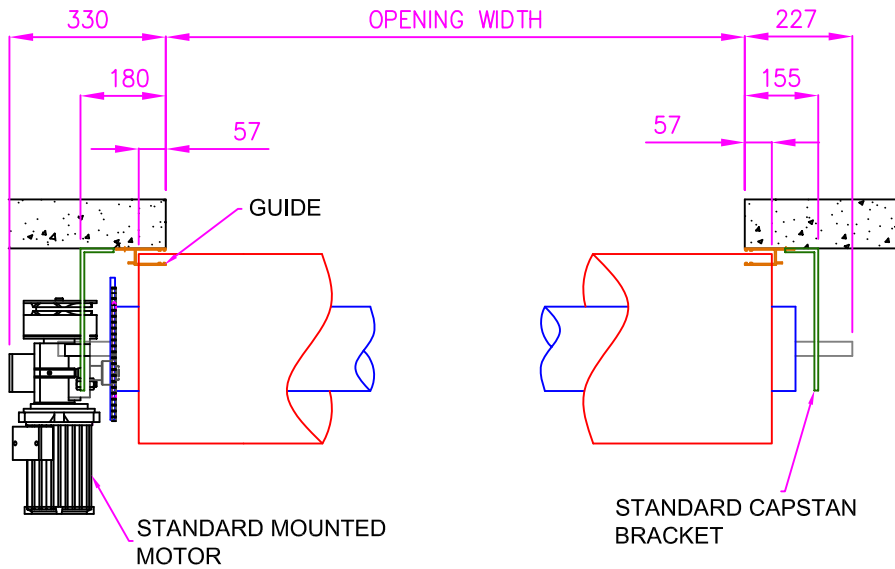

E85 ALUMINIUM 'PANORAMA' ROLLER SHUTTER

Opening Size Up To 9,800mm wide x 6,000mm high

STANDARD CAPSTAN FIXINGS

HEADROOM DETAILS

SITE HEIGHT (MM)	HEADROOM REQUIRED
1500	490
1750	500
2000	530
2250	530
2500	540
2750	550
3000	580
3250	580
3500	580
3750	580
4000	620
4250	620
4500	620
4750	620
5000	620
5250	670
5500	670
5750	670
6000	670

LIMITED SIDEROOM FIXINGS

E85 ALUMINIUM 'PANORAMA' ROLLER SHUTTER

SCALE

NTS

DRAWN

H.P.LY

DATE

25/11/10