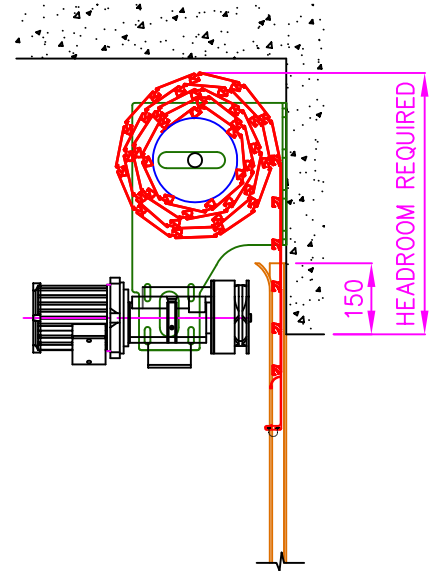

E85 ALUMINIUM 'PANORAMA' ROLLER SHUTTER

Opening Size Up To 9,800mm wide x 6,000mm high

STANDARD CAPSTAN FIXINGS

HEADROOM DETAILS

SITE HEIGHT (MM)	HEADROOM REQUIRED
1500	490
1750	500
2000	530
2250	530
2500	540
2750	550
3000	580
3250	580
3500	580
3750	580
4000	620
4250	620
4500	620
4750	620
5000	620
5250	670
5500	670
5750	670
6000	670

LIMITED SIDEROOM FIXINGS

E85 ALUMINIUM 'PANORAMA' ROLLER SHUTTER

SCALE

NTS

DRAWN

H.P.LY

DATE

25/11/10