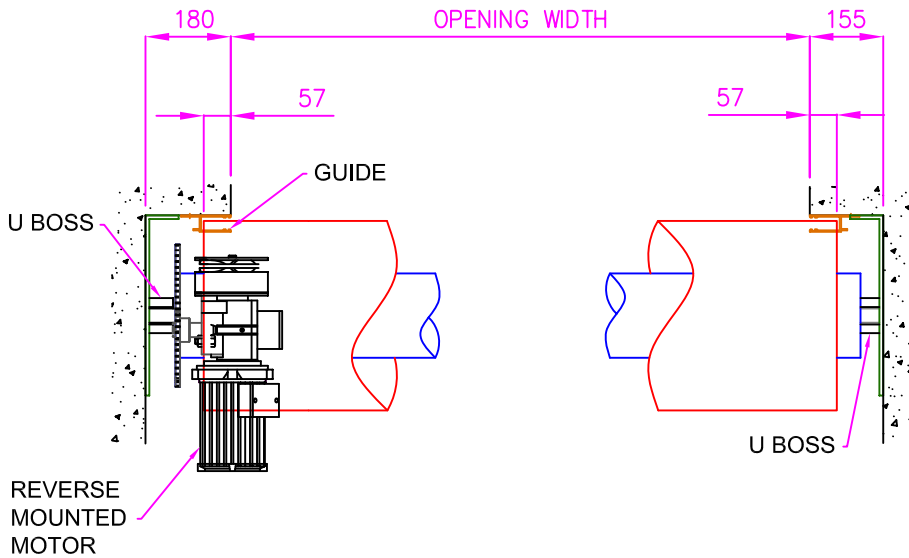

LIMITED SIDEROOM FIXINGS

E85 ALUMINIUM 'PANORAMA' ROLLER SHUTTER

SCALE

NTS

DRAWN

H.P.LY

DATE

25/11/10

AUSTRAL MONSOON ENTERPRISES PTY LTD
ATF 'THE ANSA TRUST' TRADING AS
ANSA DOORS

71-73 Maffra Street
Coolaroo Victoria 3048
Australia

Phone: (03) 9302 3366

DWG No:

ANSA-AL0004

P.O Box 201
Dallas, Victoria 3047
Australia

Fax: (03) 9302 3966

CONFIDENTIAL NOTE: This drawing and its designs, specifications and engineering information disclosed hereon are the property of ANSA DOORS and are not to be disseminated or reproduced without express written consent. The drawing is loaned in confidence and then only for consideration of the matter disclosed hereon. In accepting loan of this drawing, the recipient agrees to keep it and the matter disclosed hereon in confidence and not to use nor permit their use in any way detrimental to ANSA DOORS.