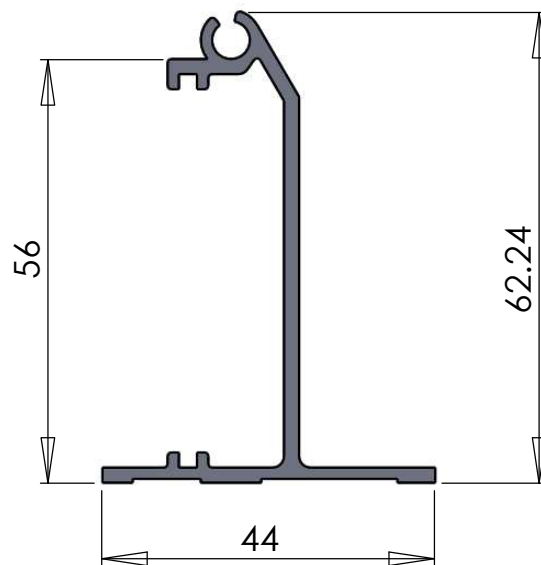

CLEARVISION BOTTOM RAIL

CLEARVISION BOTTOM RAIL WITH BACKING COVER

CLEARVISION
BOTTOM RAIL BACK COVER

CLEARVISION BOTTOM RAILS

SCALE
NTS

AUSTRAL MONSOON ENTERPRISES PTY LTD
ATF 'THE ANSA TRUST' TRADING AS
ANSA DOORS

DRAWN
H.P.LY

71-73 Maffra Street P.O Box 201
Coolaroo, Victoria 3048 Dallas, Victoria 3047
Australia Australia

Phone: (03) 9302 3366 Fax: (03) 9302 3966

DATE
25/11/10

DWG No: ANSA-AL0005B