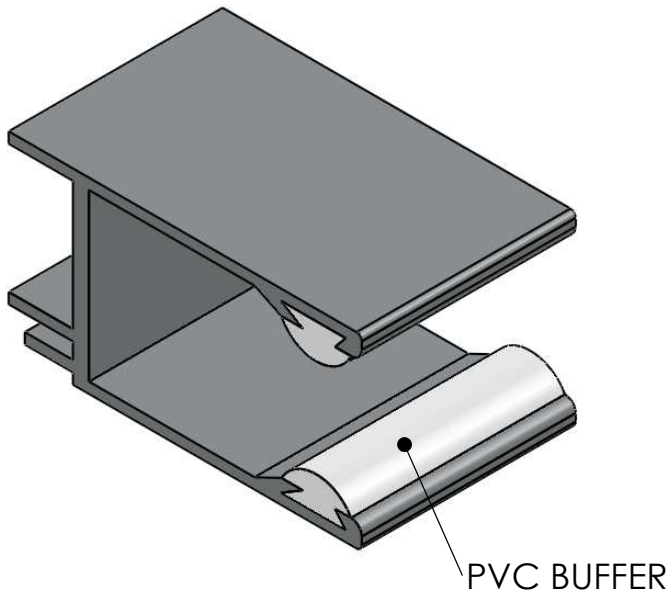

CRYSTAL GUIDE

CLEARVISION GUIDES

SCALE
NTS

AUSTRAL MONSOON ENTERPRISES PTY LTD
ATF 'THE ANSA TRUST' TRADING AS
ANSA DOORS

CONFIDENTIAL NOTE: This drawing and its designs, specifications and engineering information disclosed hereon are the property of ANSA DOORS and are not to be disseminated or reproduced without express written consent. The drawing is loaned in confidence and then only for consideration of the matter hereon. In accepting loan of this drawing, the recipient agrees to keep it and the matter disclosed hereon in confidence and not to use nor permit their use in any way detrimental to ANSA DOORS.

DRAWN
H.P.LY

71-73 Maffra Street P.O Box 201
Coolaroo, Victoria 3048 Dallas, Victoria 3047
Australia Australia

Phone: (03) 9302 3366 Fax: (03) 9302 3966

DATE
25/11/10

DWG No: ANSA-AL0005C