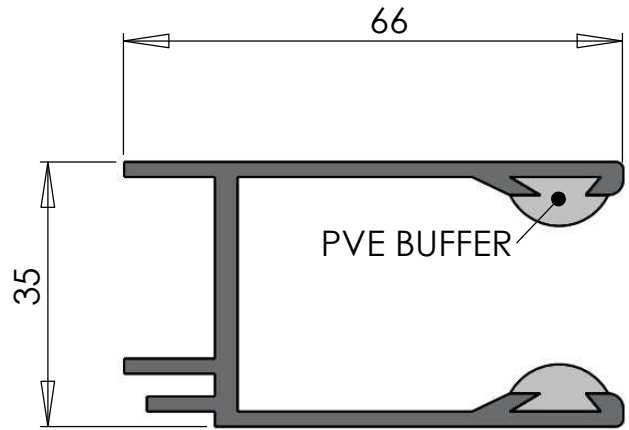

CRYSTAL GUIDE

CLEARVISION GUIDES

SCALE
NTS

AUSTRAL MONSOON ENTERPRISES PTY LTD
ATF 'THE ANSA TRUST' TRADING AS
ANSA DOORS

CONFIDENTIAL NOTE: This drawing and its designs, specifications and engineering information disclosed hereon are the property of ANSA DOORS and are not to be disseminated or reproduced without express written consent. The drawing is loaned in confidence and then only for consideration of the matter hereon. In accepting loan of this drawing, the recipient agrees to keep it and the matter disclosed hereon in confidence and not to use nor permit their use in any way detrimental to ANSA DOORS.

DRAWN
H.P.LY

71-73 Maffra Street P.O Box 201
Coolaroo, Victoria 3048 Dallas, Victoria 3047
Australia Australia

Phone: (03) 9302 3366 Fax: (03) 9302 3966

DATE
25/11/10

DWG No: ANSA-AL0005C