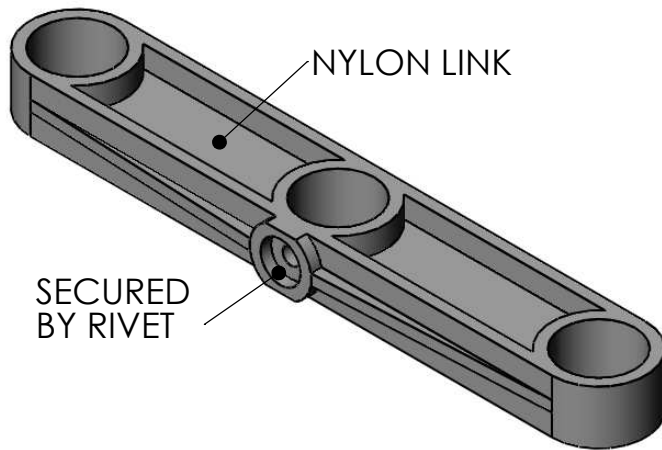

ALUMINIUM ROD  
12MM DIA

SECURED  
BY RIVET

NYLON LINK

SECURED  
BY RIVET

NYLON LINK

ECONOMY GRILLE SLAT PROFILE

SCALE  
NTS

AUSTRAL MONSOON ENTERPRISES PTY LTD  
ATF 'THE ANSA TRUST' TRADING AS  
**ANSA DOORS**