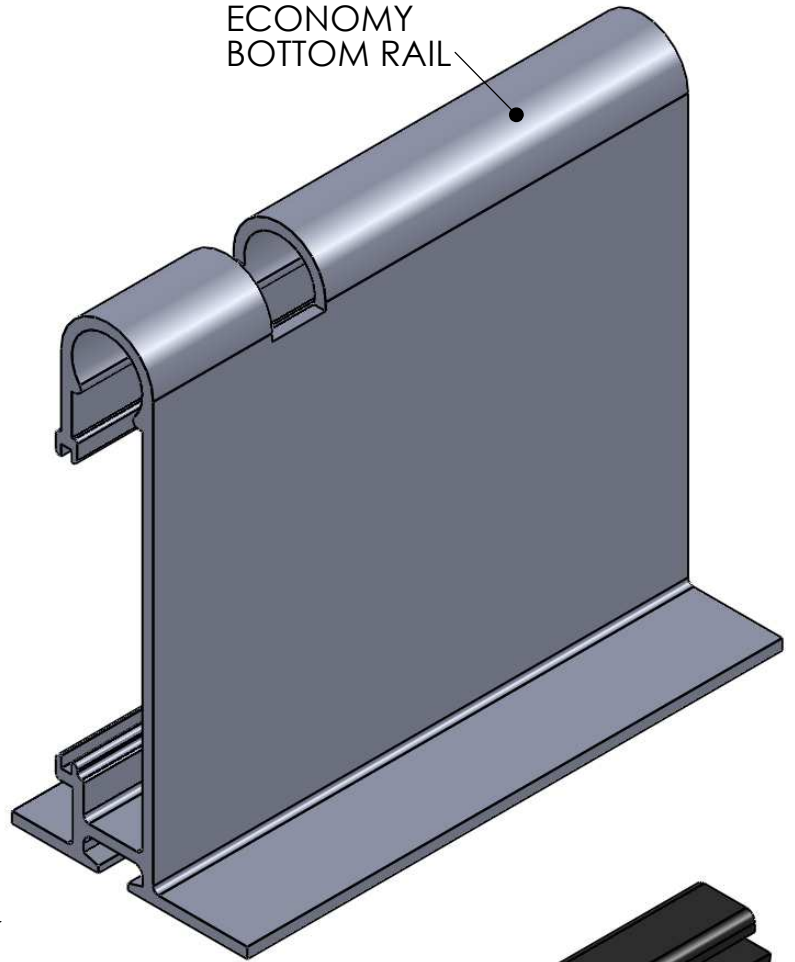

ECONOMY  
BOTTOM RAIL

BACK COVER

BOTTOM RAIL  
SEAL

ECONOMY GRILLE BOTTOM RAIL

SCALE  
NTS

AUSTRAL MONSOON ENTERPRISES PTY LTD  
ATF 'THE ANSA TRUST' TRADING AS  
ANSA DOORS

*CONFIDENTIAL NOTE: This drawing and its designs, specifications and engineering information disclosed hereon are the property of ANSA DOORS and are not to be disseminated or reproduced without express written consent. The drawing is loaned in confidence and then only for consideration of the matter hereon. In accepting loan of this drawing, the recipient agrees to keep it and the matter disclosed hereon in confidence and not to use nor permit their use in any way detrimental to ANSA DOORS.*