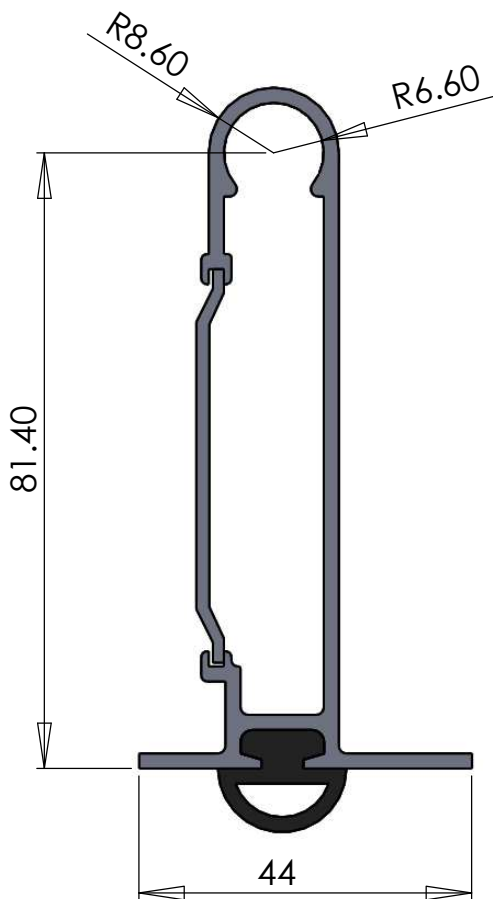

ECONOMY  
BOTTOM RAIL

BACK COVER

BOTTOM RAIL  
SEAL

ECONOMY GRILLE BOTTOM RAIL

SCALE  
NTS

AUSTRAL MONSOON ENTERPRISES PTY LTD  
ATF 'THE ANSA TRUST' TRADING AS  
ANSA DOORS

*CONFIDENTIAL NOTE: This drawing and its designs, specifications and engineering information disclosed hereon are the property of ANSA DOORS and are not to be disseminated or reproduced without express written consent. The drawing is loaned in confidence and then only for consideration of the matter hereon. In accepting loan of this drawing, the recipient agrees to keep it and the matter disclosed hereon in confidence and not to use nor permit their use in any way detrimental to ANSA DOORS.*

DRAWN  
H.P.LY

71-73 Maffra Street  
Coolaroo, Victoria 3048  
Australia

P.O Box 201  
Dallas, Victoria 3047  
Australia

Phone: (03) 9302 3366

Fax: (03) 9302 3966

DATE  
25/11/10

DWG No: ANSA-AL0006B