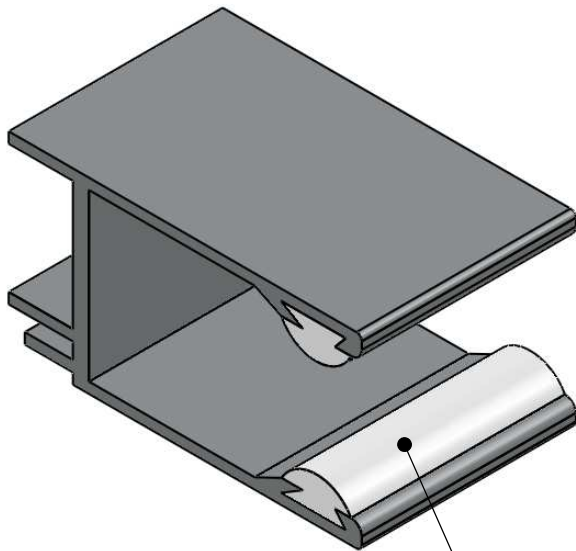

CRYSTAL GUIDE

PVC BUFFER

ECONOMY GRILLE GUIDES

SCALE
NTS

AUSTRAL MONSOON ENTERPRISES PTY LTD
ATF 'THE ANSA TRUST' TRADING AS
ANSA DOORS

CONFIDENTIAL NOTE: This drawing and its designs, specifications and engineering information disclosed hereon are the property of ANSA DOORS and are not to be disseminated or reproduced without express written consent. The drawing is loaned in confidence and then only for consideration of the matter hereon. In accepting loan of this drawing, the recipient agrees to keep it and the matter disclosed hereon in confidence and not to use nor permit their use in any way detrimental to ANSA DOORS.

DRAWN
H.P.L.Y

71-73 Maffra Street P.O Box 201
Coolaroo, Victoria 3048 Dallas, Victoria 3047
Australia Australia

Phone: (03) 9302 3366 Fax: (03) 9302 3966

DATE
25/11/10

DWG No: ANSA-AL0006C