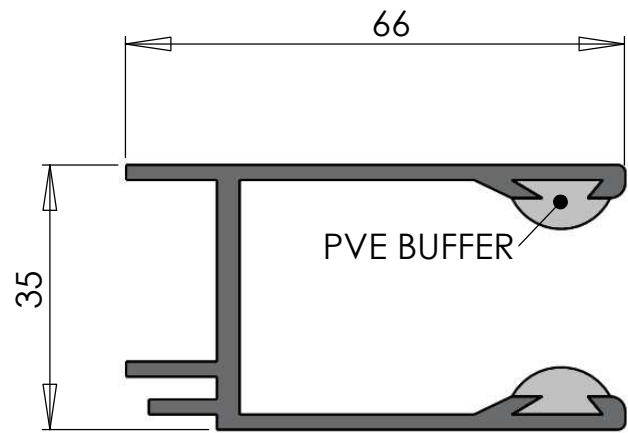

CRYSTAL GUIDE

PVC BUFFER

ECONOMY GRILLE GUIDES

SCALE
NTS

AUSTRAL MONSOON ENTERPRISES PTY LTD
ATF 'THE ANSA TRUST' TRADING AS
ANSA DOORS

CONFIDENTIAL NOTE: This drawing and its designs, specifications and engineering information disclosed hereon are the property of ANSA DOORS and are not to be disseminated or reproduced without express written consent. The drawing is loaned in confidence and then only for consideration of the matter hereon. In accepting loan of this drawing, the recipient agrees to keep it and the matter disclosed hereon in confidence and not to use nor permit their use in any way detrimental to ANSA DOORS.

DRAWN
H.P.L.Y

71-73 Maffra Street P.O Box 201
Coolaroo, Victoria 3048 Dallas, Victoria 3047
Australia Australia

Phone: (03) 9302 3366 Fax: (03) 9302 3966

DATE
25/11/10

DWG No: ANSA-AL0006C