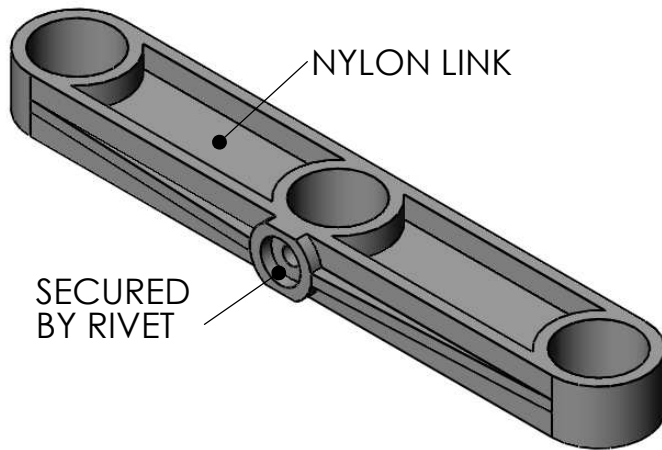

ALUMINIUM ROD
12MM DIA

SECURED
BY RIVET

NYLON LINK

SECURED
BY RIVET

NYLON LINK

<p>ECONOMY GRILLE SLAT PROFILE</p>	<p>SCALE NTS</p>	<p>AUSTRAL MONSOON ENTERPRISES PTY LTD ATF 'THE ANSA TRUST' TRADING AS ANSA DOORS</p>
<p><i>CONFIDENTIAL NOTE: This drawing and its designs, specifications and engineering information disclosed hereon are the property of ANSA DOORS and are not to be disseminated or reproduced without express written consent. The drawing is loaned in confidence and then only for consideration of the matter hereon. In accepting loan of this drawing, the recipient agrees to keep it and the matter disclosed hereon in confidence and not to use nor permit their use in any way detrimental to ANSA DOORS.</i></p>	<p>DRAWN H.P.LY</p>	<p>71-73 Maffra Street P.O Box 201 Coolaroo, Victoria 3048 Dallas, Victoria 3047 Australia Australia Phone: (03) 9302 3366 Fax: (03) 9302 3966</p>
	<p>DATE 25/11/10</p>	<p>DWG No: ANSA-AL0006A</p>