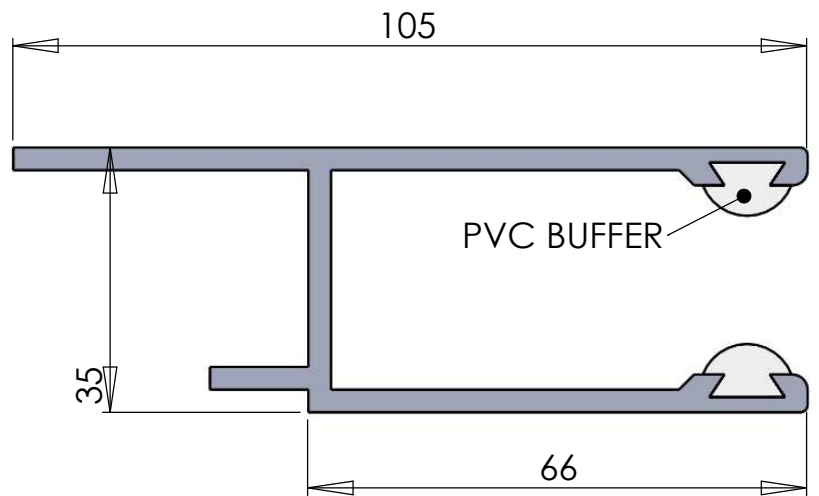

PANORAMA GUIDE

PVC BUFFER

CLEARMASTER GUIDES

SCALE
NTS

AUSTRAL MONSOON ENTERPRISES PTY LTD
ATF 'THE ANSA TRUST' TRADING AS
ANSA DOORS

CONFIDENTIAL NOTE: This drawing and its designs, specifications and engineering information disclosed hereon are the property of ANSA DOORS and are not to be disseminated or reproduced without express written consent. The drawing is loaned in confidence and then only for consideration of the matter hereon. In accepting loan of this drawing, the recipient agrees to keep it and the matter disclosed hereon in confidence and not to use nor permit their use in any way detrimental to ANSA DOORS.

DRAWN
H.P.LY

71-73 Maffra Street
Coolaroo, Victoria 3048
Australia

P.O Box 201
Dallas, Victoria 3047
Australia

Phone: (03) 9302 3366 Fax: (03) 9302 3966

DATE
25/11/10

DWG No: ANSA-AL0007C