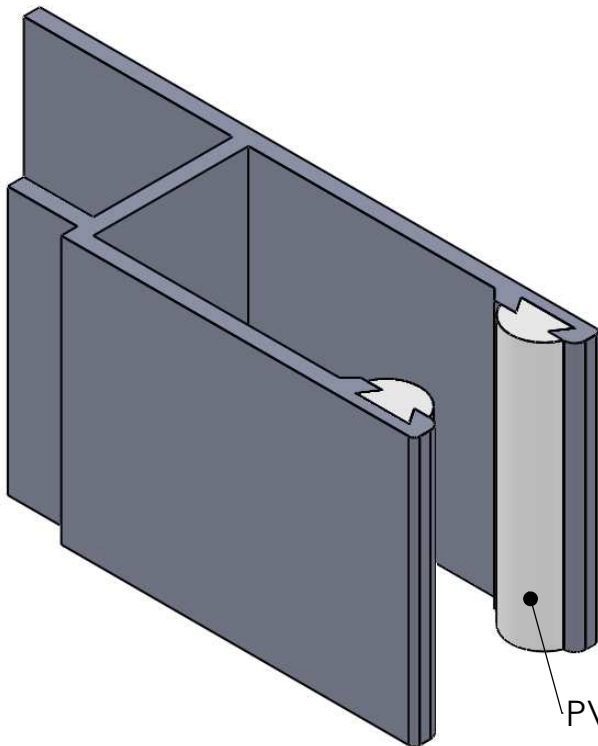

CRYSTAL GUIDE

PVC BUFFER

PANORAMA GUIDE

PVC BUFFER

CLEARMASTER GUIDES

SCALE
NTS

AUSTRAL MONSOON ENTERPRISES PTY LTD
ATF 'THE ANSA TRUST' TRADING AS
ANSA DOORS

CONFIDENTIAL NOTE: This drawing and its designs, specifications and engineering information disclosed hereon are the property of ANSA DOORS and are not to be disseminated or reproduced without express written consent. The drawing is loaned in confidence and then only for consideration of the matter hereon. In accepting loan of this drawing, the recipient agrees to keep it and the matter disclosed hereon in confidence and not to use nor permit their use in any way detrimental to ANSA DOORS.