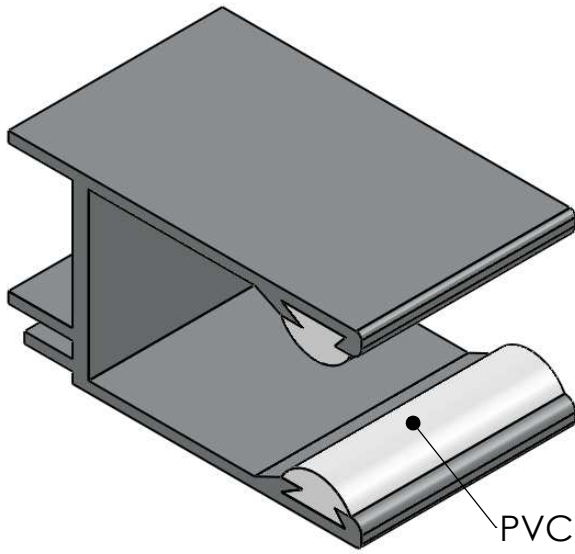

CRYSTAL GUIDE

PVC BUFFER

PANORAMA GUIDE

PVC BUFFER

CLEARMASTER GUIDES

SCALE
NTS

AUSTRAL MONSOON ENTERPRISES PTY LTD
ATF 'THE ANSA TRUST' TRADING AS
ANSA DOORS

CONFIDENTIAL NOTE: This drawing and its designs, specifications and engineering information disclosed hereon are the property of ANSA DOORS and are not to be disseminated or reproduced without express written consent. The drawing is loaned in confidence and then only for consideration of the matter hereon. In accepting loan of this drawing, the recipient agrees to keep it and the matter disclosed hereon in confidence and not to use nor permit their use in any way detrimental to ANSA DOORS.

DRAWN
H.P.LY

71-73 Maffra Street
Coolaroo, Victoria 3048
Australia

P.O Box 201
Dallas, Victoria 3047
Australia

Phone: (03) 9302 3366 Fax: (03) 9302 3966

DATE
25/11/10

DWG No: ANSA-AL0007C