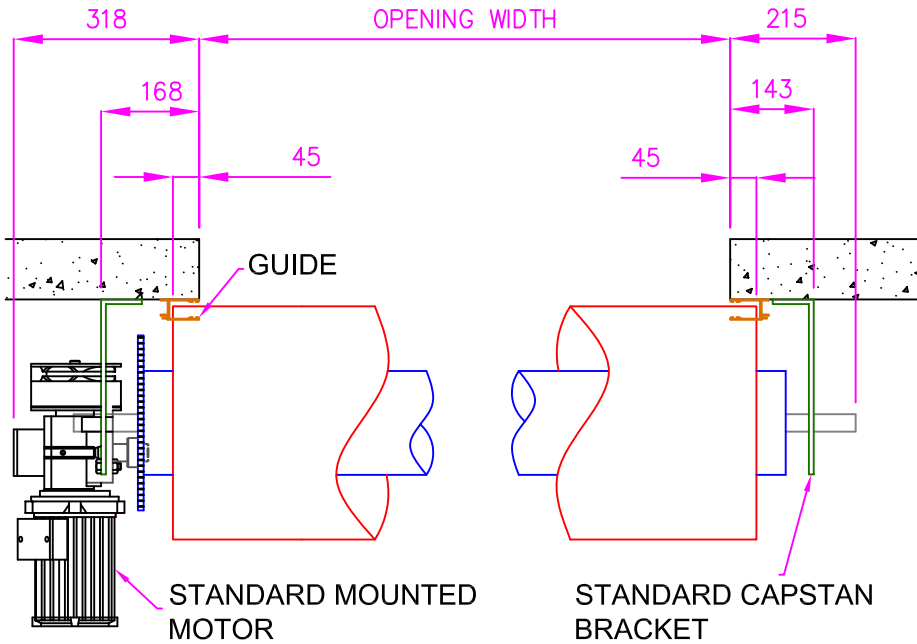

Opening Size Up To 5,500mm wide x 3,500mm high

STANDARD CAPSTAN FIXINGS

LIMITED SIDEROOM FIXINGS

HEADROOM DETAILS

SITE HEIGHT (MM)	HEADROOM REQUIRED
1250	465
1500	465
1750	485
2000	485
2250	515
2500	515
2750	535
3000	535
3250	555
3500	555
3750	575
4000	575

E89 ALUMINIUM 'CLEARMASTER' ROLLER SHUTTER

SCALE
NTS

AUSTRAL MONSOON ENTERPRISES PTY LTD
ATF 'THE ANSA TRUST' TRADING AS
ANSA DOORS

CONFIDENTIAL NOTE: This drawing and its designs, specifications and engineering information disclosed hereon are the property of ANSA DOORS and are not to be disseminated or reproduced without express written consent. The drawing is loaned in confidence and then only for consideration of the matter disclosed hereon. In accepting loan of this drawing, the recipient agrees to keep it and the matter disclosed hereon in confidence and not to use nor permit their use in any way detrimental to ANSA DOORS.

DRAWN
H.P.L.Y

71-73 Maffra Street
Coolaroo Victoria 3048
Australia

P.O Box 201
Dallas, Victoria 3047
Australia

Phone: (03) 9302 3366

Fax: (03) 9302 3966

DATE
25/11/10

DWG No:
ANSA-AL0007