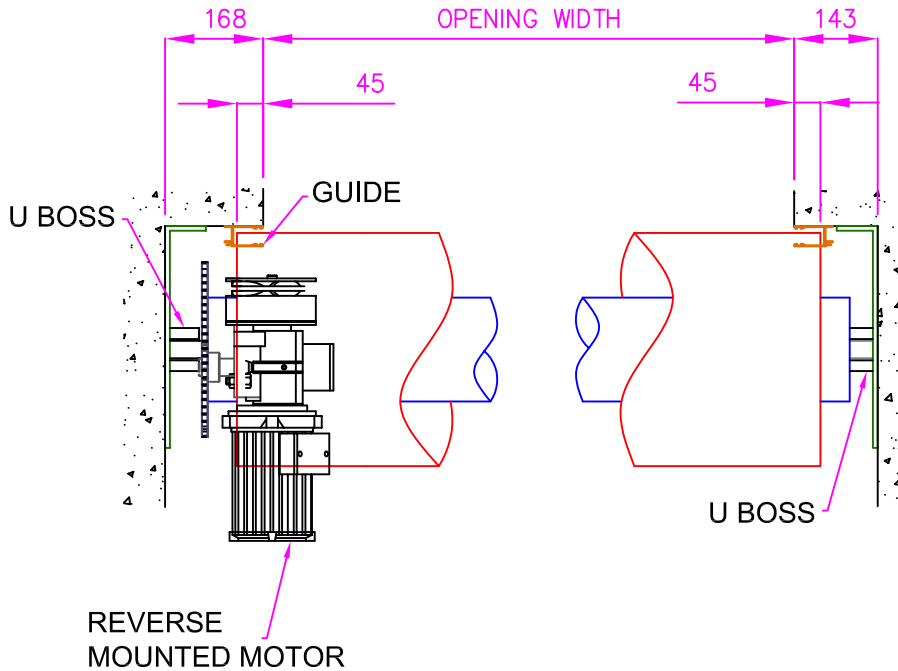

Opening Size Up To 5,500mm wide x 3,500mm high

STANDARD CAPSTAN FIXINGS

LIMITED SIDEROOM FIXINGS

HEADROOM DETAILS

SITE HEIGHT (MM)	HEADROOM REQUIRED
1250	465
1500	465
1750	485
2000	485
2250	515
2500	515
2750	535
3000	535
3250	555
3500	555
3750	575
4000	575

E89 ALUMINIUM 'CLEARMASTER' ROLLER SHUTTER

SCALE
NTS

AUSTRAL MONSOON ENTERPRISES PTY LTD
ATF 'THE ANSA TRUST' TRADING AS
ANSA DOORS

CONFIDENTIAL NOTE: This drawing and its designs, specifications and engineering information disclosed hereon are the property of ANSA DOORS and are not to be disseminated or reproduced without express written consent. The drawing is loaned in confidence and then only for consideration of the matter disclosed hereon. In accepting loan of this drawing, the recipient agrees to keep it and the matter disclosed hereon in confidence and not to use nor permit their use in any way detrimental to ANSA DOORS.

DRAWN
H.P.L.Y

71-73 Maffra Street
Coolaroo Victoria 3048
Australia

P.O Box 201
Dallas, Victoria 3047
Australia

Phone: (03) 9302 3366

Fax: (03) 9302 3966

DATE
25/11/10

DWG No:
ANSA-AL0007