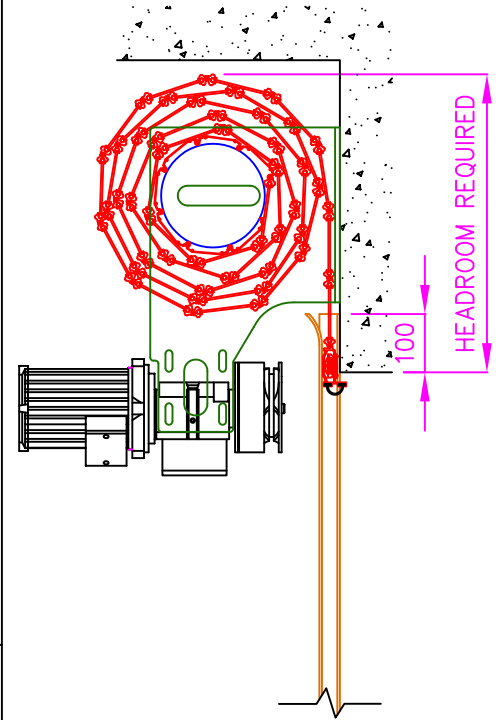

Opening Size Up To 5,500mm wide x 3,500mm high

STANDARD CAPSTAN FIXINGS

LIMITED SIDEROOM FIXINGS

HEADROOM DETAILS

SITE HEIGHT (MM)	HEADROOM REQUIRED
1250	465
1500	465
1750	485
2000	485
2250	515
2500	515
2750	535
3000	535
3250	555
3500	555
3750	575
4000	575

E89 ALUMINIUM 'CLEARMASTER' ROLLER SHUTTER

SCALE
NTS

AUSTRAL MONSOON ENTERPRISES PTY LTD
ATF 'THE ANSA TRUST' TRADING AS
ANSA DOORS

CONFIDENTIAL NOTE: This drawing and its designs, specifications and engineering information disclosed hereon are the property of ANSA DOORS and are not to be disseminated or reproduced without express written consent. The drawing is loaned in confidence and then only for consideration of the matter disclosed hereon. In accepting loan of this drawing, the recipient agrees to keep it and the matter disclosed hereon in confidence and not to use nor permit their use in any way detrimental to ANSA DOORS.

DRAWN
H.P.L.Y

71-73 Maffra Street
Coolaroo Victoria 3048
Australia

P.O Box 201
Dallas, Victoria 3047
Australia

Phone: (03) 9302 3366

Fax: (03) 9302 3966

DATE
25/11/10

DWG No:
ANSA-AL0007