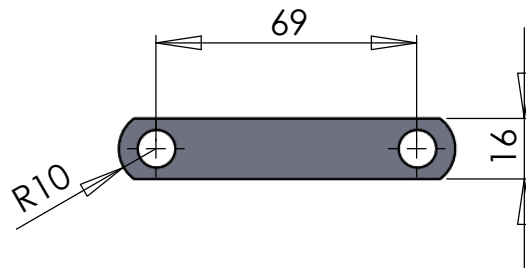

ALL ALUMINIUM GRILLE

SCALE
NTS

AUSTRAL MONSOON ENTERPRISES PTY LTD
ATF 'THE ANSA TRUST' TRADING AS
ANSA DOORS

CONFIDENTIAL NOTE: This drawing and its designs, specifications and engineering information disclosed hereon are the property of ANSA DOORS and are not to be disseminated or reproduced without express written consent. The drawing is loaned in confidence and then only for consideration of the matter hereon. In accepting loan of this drawing, the recipient agrees to keep it and the matter disclosed hereon in confidence and not to use nor permit their use in any way detrimental to ANSA DOORS.

DRAWN
H.P.LY

71-73 Maffra Street P.O Box 201
Coolaroo, Victoria 3048 Dallas, Victoria 3047
Australia Australia
Phone: (03) 9302 3366 Fax: (03) 9302 3966

DATE
25/11/10

DWG No: ANSA-AL0008A