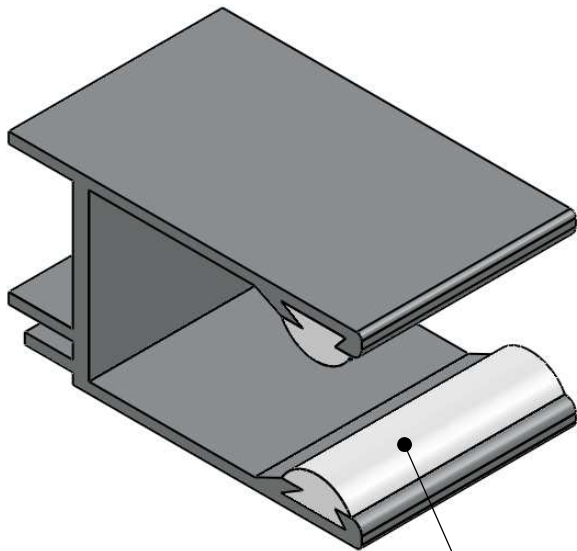

CRYSTAL GUIDE

PVC BUFFER

ALL ALUMINIUM GRILLE GUIDES

SCALE  
NTS

AUSTRAL MONSOON ENTERPRISES PTY LTD  
ATF 'THE ANSA TRUST' TRADING AS  
ANSA DOORS

*CONFIDENTIAL NOTE: This drawing and its designs, specifications and engineering information disclosed hereon are the property of ANSA DOORS and are not to be disseminated or reproduced without express written consent. The drawing is loaned in confidence and then only for consideration of the matter hereon. In accepting loan of this drawing, the recipient agrees to keep it and the matter disclosed hereon in confidence and not to use nor permit their use in any way detrimental to ANSA DOORS.*

DRAWN  
H.P.L.Y

71-73 Maffra Street P.O Box 201  
Coolaroo, Victoria 3048 Dallas, Victoria 3047  
Australia Australia

Phone: (03) 9302 3366 Fax: (03) 9302 3966

DATE  
25/11/10

DWG No: ANSA-AL0008C