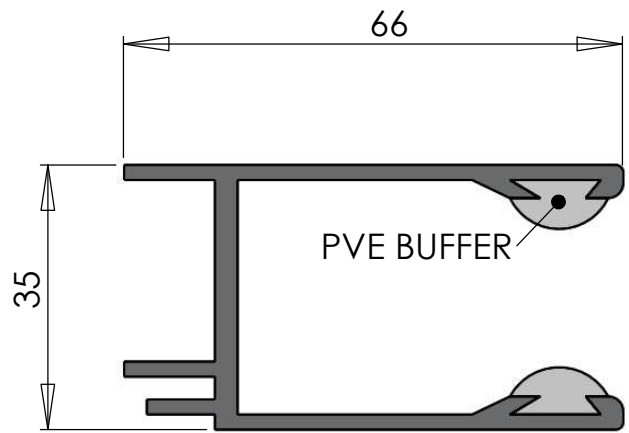

CRYSTAL GUIDE

PVC BUFFER

ALL ALUMINIUM GRILLE GUIDES

SCALE
NTS

AUSTRAL MONSOON ENTERPRISES PTY LTD
ATF 'THE ANSA TRUST' TRADING AS
ANSA DOORS

CONFIDENTIAL NOTE: This drawing and its designs, specifications and engineering information disclosed hereon are the property of ANSA DOORS and are not to be disseminated or reproduced without express written consent. The drawing is loaned in confidence and then only for consideration of the matter hereon. In accepting loan of this drawing, the recipient agrees to keep it and the matter disclosed hereon in confidence and not to use nor permit their use in any way detrimental to ANSA DOORS.

DRAWN
H.P.L.Y

71-73 Maffra Street P.O Box 201
Coolaroo, Victoria 3048 Dallas, Victoria 3047
Australia Australia

Phone: (03) 9302 3366 Fax: (03) 9302 3966

DATE
25/11/10

DWG No: ANSA-AL0008C