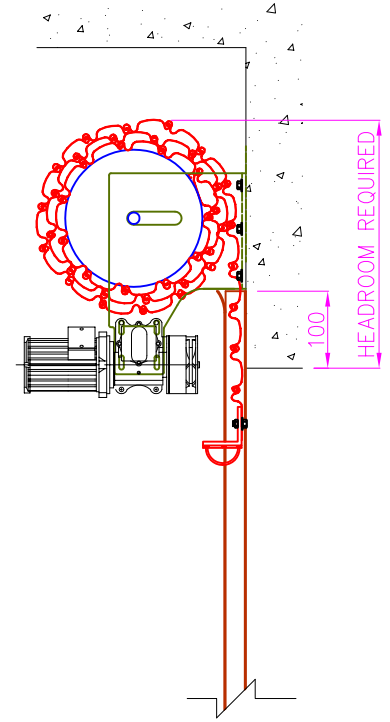

H12 - 76MM STEEL ROLLER SHUTTER

Opening Size Up To 5,000mm wide x 5,000mm high

STANDARD CAPSTAN FIXINGS

LIMITED SIDEROOM FIXINGS

HEADROOM DETAILS

OPENING HEIGHT	HEADROOM REQUIRED
1000	400
1250	440
1500	440
1750	440
2000	440
2250	460
2500	460
2750	480
3000	480
3250	500
3500	500
3750	510
4000	510
4250	510
4500	510
4750	550
5000	550

H12 -76mm STEEL ROLLER SHUTTER

SCALE

NTS

AUSTRAL MONSOON ENTERPRISES PTY LTD
ATF 'THE ANSA TRUST' TRADING AS
ANSA DOORS

71-73 Maffra Street
Coolaroo Victoria 3048
Australia

P.O Box 201
Dallas, Victoria 3047
Australia

DRAWN

H.P.LY

Phone: (03) 9302 3366

Fax: (03) 9302 3966

DATE

25/11/10

DWG No:

ANSA-ST0003