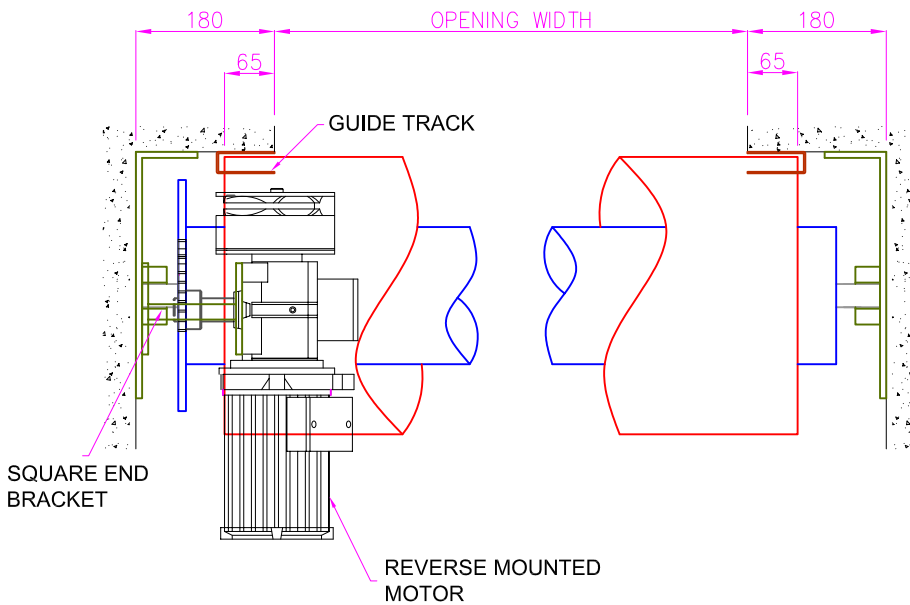

H12 - 76MM STEEL ROLLER SHUTTER

Opening Size Up To 5,000mm wide x 5,000mm high

STANDARD CAPSTAN FIXINGS

LIMITED SIDEROOM FIXINGS

HEADROOM DETAILS

OPENING HEIGHT	HEADROOM REQUIRED
1000	400
1250	440
1500	440
1750	440
2000	440
2250	460
2500	460
2750	480
3000	480
3250	500
3500	500
3750	510
4000	510
4250	510
4500	510
4750	550
5000	550

H12 -76mm STEEL ROLLER SHUTTER

SCALE

NTS

AUSTRAL MONSOON ENTERPRISES PTY LTD
ATF 'THE ANSA TRUST' TRADING AS
ANSA DOORS

71-73 Maffra Street
Coolaroo Victoria 3048
Australia

P.O Box 201
Dallas, Victoria 3047
Australia