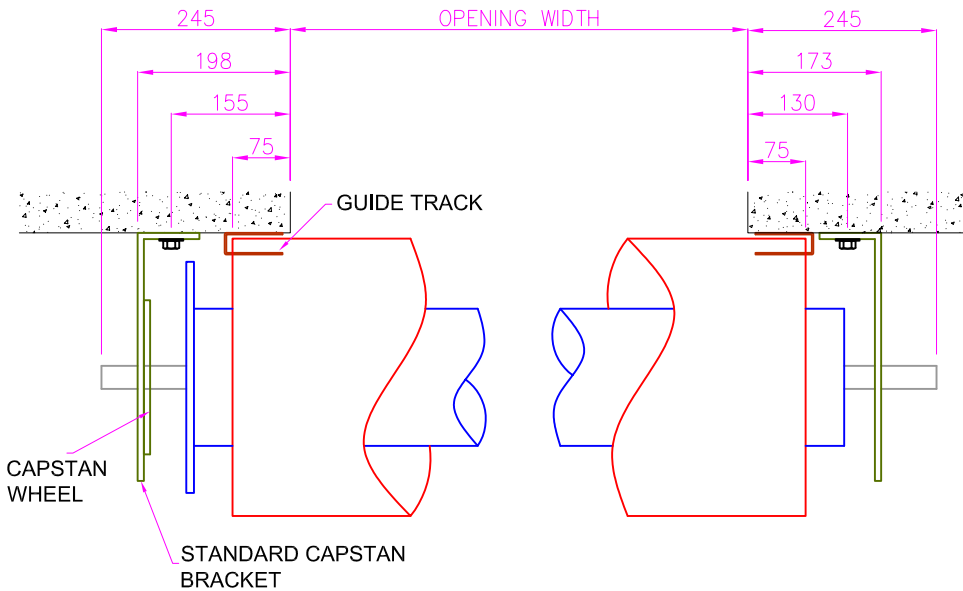

H12 - 76MM STEEL ROLLER SHUTTER

Opening Size Up To 5,000mm wide x 5,000mm high

STANDARD CAPSTAN FIXINGS

LIMITED SIDEROOM FIXINGS

HEADROOM DETAILS

OPENING HEIGHT	HEADROOM REQUIRED
1000	400
1250	440
1500	440
1750	440
2000	440
2250	460
2500	460
2750	480
3000	480
3250	500
3500	500
3750	510
4000	510
4250	510
4500	510
4750	550
5000	550

H12 -76mm STEEL ROLLER SHUTTER

SCALE

NTS

AUSTRAL MONSOON ENTERPRISES PTY LTD
ATF 'THE ANSA TRUST' TRADING AS
ANSA DOORS

71-73 Maffra Street
Coolaroo Victoria 3048
Australia

P.O Box 201
Dallas, Victoria 3047
Australia

DRAWN

H.P.LY

Phone: (03) 9302 3366

Fax: (03) 9302 3966

DATE

25/11/10

DWG No:

ANSA-ST0003