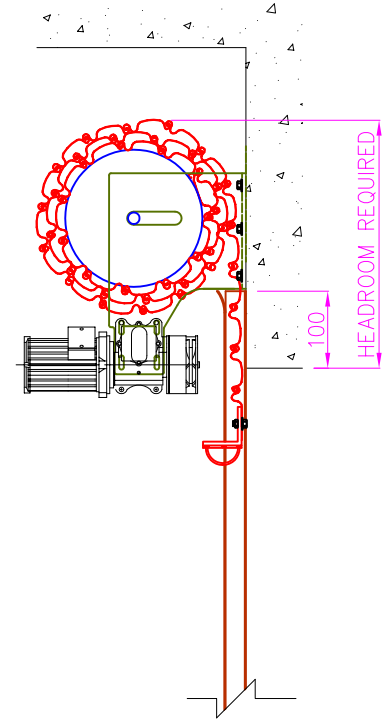

H12 - 76MM STEEL ROLLER SHUTTER

Opening Size Up To 5,000mm wide x 5,000mm high

STANDARD CAPSTAN FIXINGS

LIMITED SIDEROOM FIXINGS

HEADROOM DETAILS

OPENING HEIGHT	HEADROOM REQUIRED
1000	400
1250	440
1500	440
1750	440
2000	440
2250	460
2500	460
2750	480
3000	480
3250	500
3500	500
3750	510
4000	510
4250	510
4500	510
4750	550
5000	550

H12 -76mm STEEL ROLLER SHUTTER

SCALE

NTS

AUSTRAL MONSOON ENTERPRISES PTY LTD
ATF 'THE ANSA TRUST' TRADING AS
ANSA DOORS

71-73 Maffra Street
Coolaroo Victoria 3048
Australia

P.O Box 201
Dallas, Victoria 3047
Australia