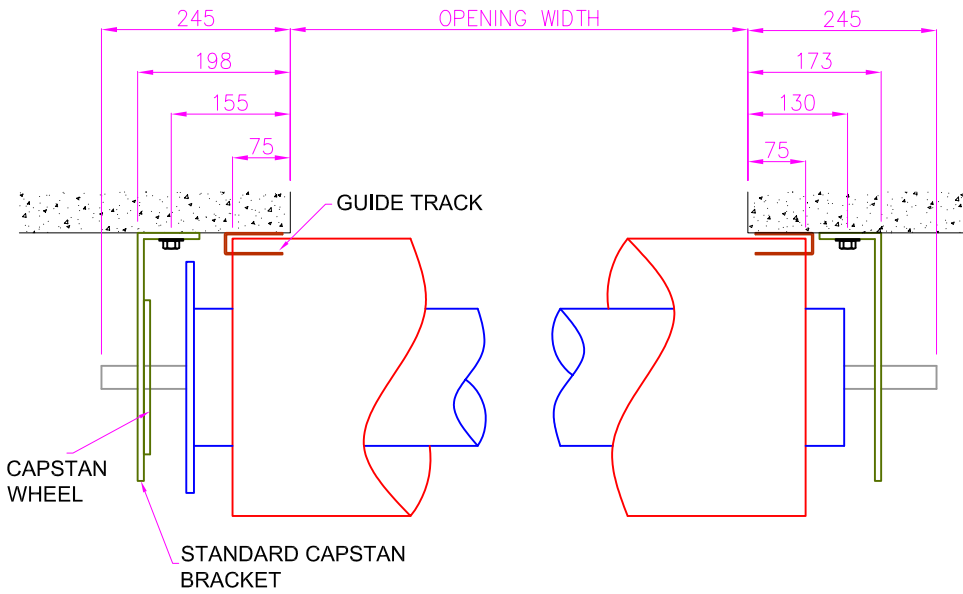

H12 - 76MM STEEL ROLLER SHUTTER

Opening Size Up To 5,000mm wide x 5,000mm high

STANDARD CAPSTAN FIXINGS

LIMITED SIDEROOM FIXINGS

HEADROOM DETAILS

OPENING HEIGHT	HEADROOM REQUIRED
1000	400
1250	440
1500	440
1750	440
2000	440
2250	460
2500	460
2750	480
3000	480
3250	500
3500	500
3750	510
4000	510
4250	510
4500	510
4750	550
5000	550

H12 -76mm STEEL ROLLER SHUTTER

SCALE

NTS

AUSTRAL MONSOON ENTERPRISES PTY LTD
ATF 'THE ANSA TRUST' TRADING AS
ANSA DOORS

71-73 Maffra Street
Coolaroo Victoria 3048
Australia

P.O Box 201
Dallas, Victoria 3047
Australia