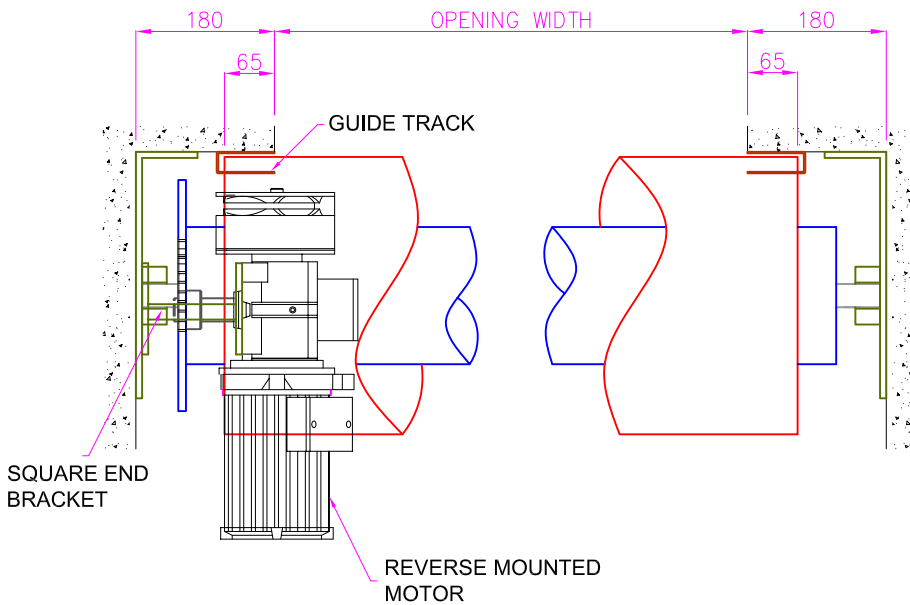

H12 - 76MM STEEL ROLLER SHUTTER

Opening Size Up To 5,000mm wide x 5,000mm high

STANDARD CAPSTAN FIXINGS

LIMITED SIDEROOM FIXINGS

HEADROOM DETAILS

OPENING HEIGHT	HEADROOM REQUIRED
1000	400
1250	440
1500	440
1750	440
2000	440
2250	460
2500	460
2750	480
3000	480
3250	500
3500	500
3750	510
4000	510
4250	510
4500	510
4750	550
5000	550

H12 -76mm STEEL ROLLER SHUTTER

SCALE

NTS

AUSTRAL MONSOON ENTERPRISES PTY LTD
ATF 'THE ANSA TRUST' TRADING AS
ANSA DOORS

71-73 Maffra Street
Coolaroo Victoria 3048
Australia

P.O Box 201
Dallas, Victoria 3047
Australia