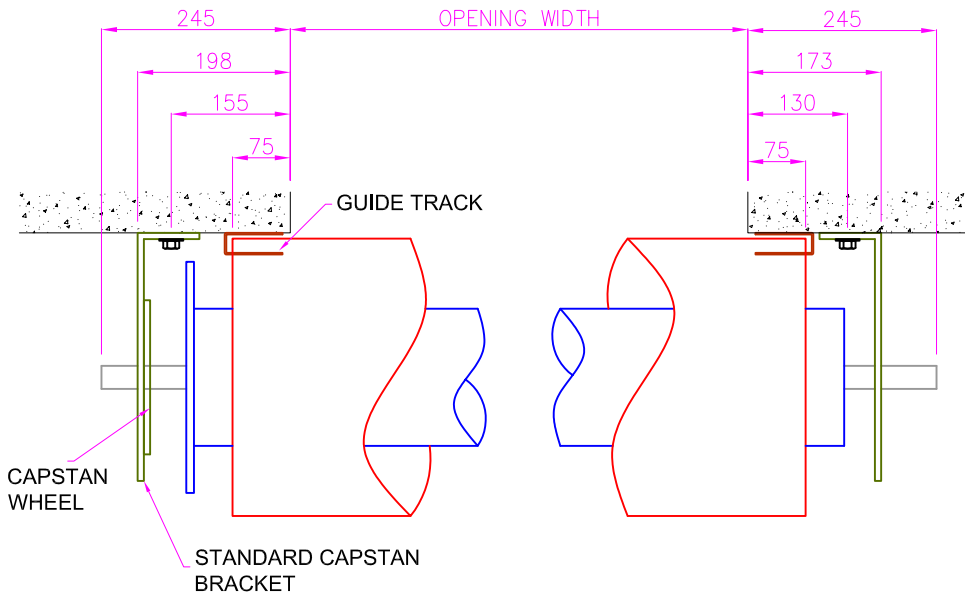

H13 - 100mm STEEL ROLLER SHUTTER

Opening Size Up To 5,000mm wide x 5,000mm high

STANDARD CAPSTAN FIXINGS

LIMITED SIDEROOM FIXINGS

HEADROOM DETAILS

OPENING HEIGHT	HEADROOM REQUIRED
1000	440
1250	440
1500	440
1750	490
2000	490
2250	490
2500	490
2750	530
3000	530
3250	530
3500	530
3750	530
4000	570
4500	570
5000	570

H13 - 100mm STEEL ROLLER SHUTTER

SCALE

NTS

AUSTRAL MONSOON ENTERPRISES PTY LTD
ATF 'THE ANSA TRUST' TRADING AS
ANSA DOORS

71-73 Maffra Street
Coolaroo Victoria 3048
Australia

P.O Box 201
Dallas, Victoria 3047
Australia

DRAWN

H.P.L.Y

DATE

25/11/10

Phone: (03) 9302 3366

Fax: (03) 9302 3966

DWG No:

ANSA-ST0004