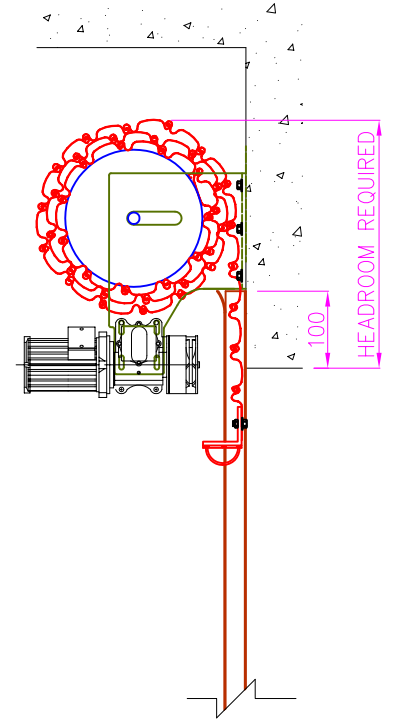

H13 - 100mm STEEL ROLLER SHUTTER

Opening Size Up To 5,000mm wide x 5,000mm high

STANDARD CAPSTAN FIXINGS

LIMITED SIDEROOM FIXINGS

HEADROOM DETAILS

OPENING HEIGHT	HEADROOM REQUIRED
1000	440
1250	440
1500	440
1750	490
2000	490
2250	490
2500	490
2750	530
3000	530
3250	530
3500	530
3750	530
4000	570
4500	570
5000	570

H13 - 100mm STEEL ROLLER SHUTTER

SCALE

NTS

AUSTRAL MONSOON ENTERPRISES PTY LTD
ATF 'THE ANSA TRUST' TRADING AS
ANSA DOORS

71-73 Maffra Street
Coolaroo Victoria 3048
Australia

P.O Box 201
Dallas, Victoria 3047
Australia

DRAWN

H.P.L.Y

DATE

25/11/10

Phone: (03) 9302 3366

Fax: (03) 9302 3966

DWG No:

ANSA-ST0004