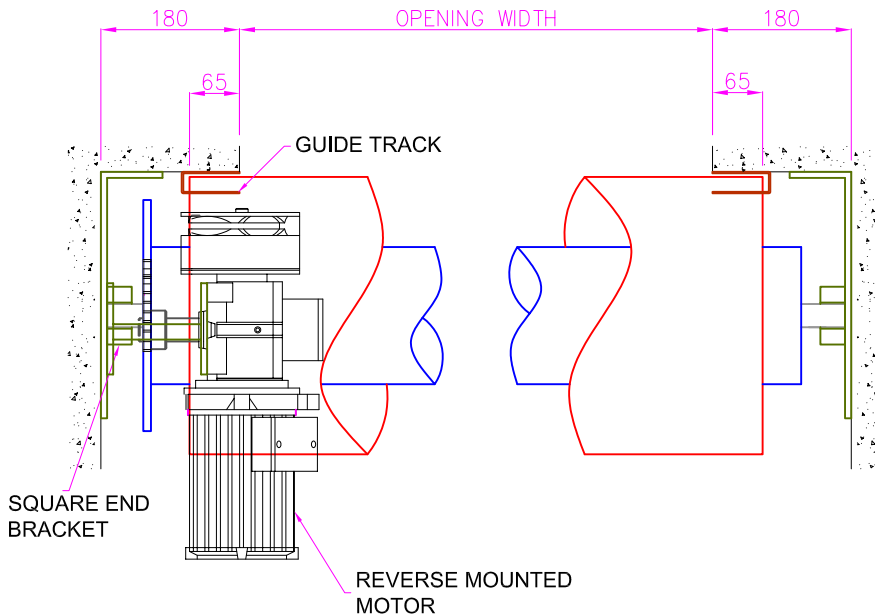

H13 - 100mm STEEL ROLLER SHUTTER

Opening Size Up To 5,000mm wide x 5,000mm high

STANDARD CAPSTAN FIXINGS

LIMITED SIDEROOM FIXINGS

HEADROOM DETAILS

OPENING HEIGHT	HEADROOM REQUIRED
1000	440
1250	440
1500	440
1750	490
2000	490
2250	490
2500	490
2750	530
3000	530
3250	530
3500	530
3750	530
4000	570
4500	570
5000	570

H13 - 100mm STEEL ROLLER SHUTTER

SCALE

NTS

AUSTRAL MONSOON ENTERPRISES PTY LTD
ATF 'THE ANSA TRUST' TRADING AS
ANSA DOORS

71-73 Maffra Street
Coolaroo Victoria 3048
Australia

P.O Box 201
Dallas, Victoria 3047
Australia

DRAWN

H.P.L.Y

DATE

25/11/10

Phone: (03) 9302 3366

Fax: (03) 9302 3966

DWG No:

ANSA-ST0004