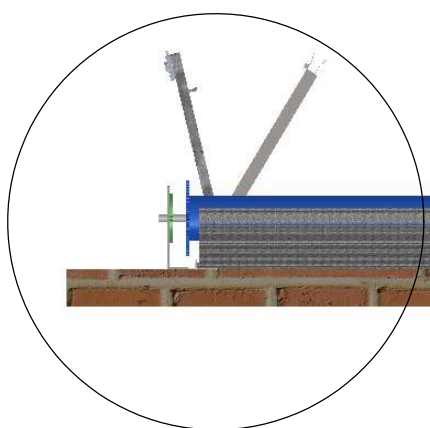

DETAIL B

STD NIGHT LATCH LOCK

DOOR LEAF

DOOR FRAME

HINGE

PLAN VIEW

WICKET GATE: TRADITIONAL - DOOR & FRAME OPEN IN

DOOR SIZE: SMALL - 1500mm X 500MM

LARGE: 1980mm X 800mm

<p>STANDARD WICKET GATE CONFIGURATION</p>	<p>SCALE NTS</p>	<p>AUSTRAL MONSOON ENTERPRISES PTY LTD ATF 'THE ANSA TRUST' TRADING AS <b>ANSA DOORS</b></p>
<p><i>CONFIDENTIAL NOTE: This drawing and its designs, specifications and engineering information disclosed hereon are the property of ANSA DOORS and are not to be disseminated or reproduced without express written consent. The drawing is loaned in confidence and then only for consideration of the matter hereon. In accepting loan of this drawing, the recipient agrees to keep it and the matter disclosed hereon in confidence and not to use nor permit their use in any way detrimental to ANSA DOORS.</i></p>	<p>DRAWN H.P.LY</p>	<p>71-73 Maffra Street Coolaroo, Victoria 3048 Australia Phone: (03) 9302 3366</p> <p>P.O Box 201 Dallas, Victoria 3047 Australia Fax: (03) 9302 3966</p>
	<p>DATE 01/07/11</p>	<p>DWG No: ANSA-WICKET001</p>