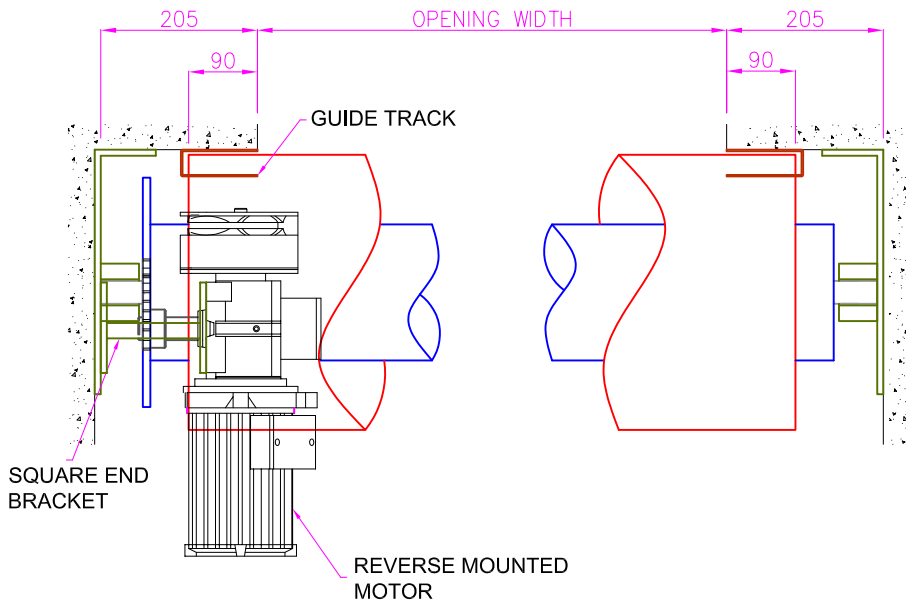

Opening Size Up To 8,000mm wide x 7,000mm high

STANDARD CAPSTAN FIXINGS

HEADROOM DETAILS

LIMITED SIDEROOM FIXINGS

OPENING HEIGHT	HEADROOM REQUIRED
1500	440
1750	490
2000	490
2250	520
2500	520
2750	550
3000	550
3250	570
3500	570
3750	590
4000	590
4500	610
5000	630
5250	630
5500	650
5750	650
6000	670
6250	670
6500	690
6750	690
7000	710

H14 - 100mm STEEL 'HI STRENGTH' ROLLER SHUTTER

SCALE

NTS

AUSTRAL MONSOON ENTERPRISES PTY LTD
ATF 'THE ANSA TRUST' TRADING AS
ANSA DOORS

71-73 Maffra Street
Coolaroo Victoria 3048
Australia

P.O Box 201
Dallas, Victoria 3047
Australia

DATE
25/11/10

DWG No:
ANSA-ST0005