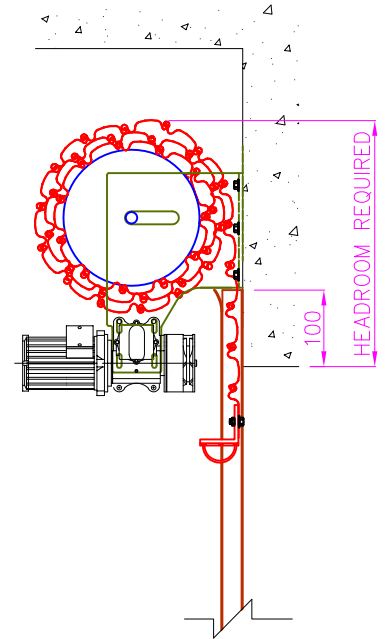

Opening Size Up To 8,000mm wide x 7,000mm high

STANDARD CAPSTAN FIXINGS

HEADROOM DETAILS

LIMITED SIDEROOM FIXINGS

OPENING HEIGHT	HEADROOM REQUIRED
1500	440
1750	490
2000	490
2250	520
2500	520
2750	550
3000	550
3250	570
3500	570
3750	590
4000	590
4500	610
5000	630
5250	630
5500	650
5750	650
6000	670
6250	670
6500	690
6750	690
7000	710

H14 - 100mm STEEL 'HI STRENGTH' ROLLER SHUTTER

SCALE

NTS

AUSTRAL MONSOON ENTERPRISES PTY LTD
ATF 'THE ANSA TRUST' TRADING AS
ANSA DOORS

71-73 Maffra Street
Coolaroo Victoria 3048
Australia

P.O Box 201
Dallas, Victoria 3047
Australia