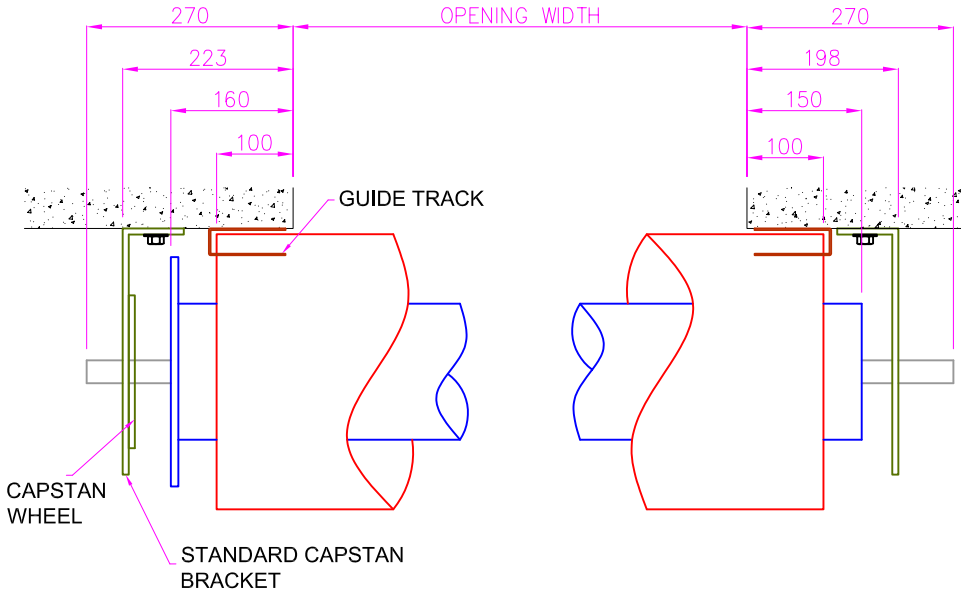

Opening Size Up To 8,000mm wide x 7,000mm high

STANDARD CAPSTAN FIXINGS

HEADROOM DETAILS

LIMITED SIDEROOM FIXINGS

OPENING HEIGHT	HEADROOM REQUIRED
1500	440
1750	490
2000	490
2250	520
2500	520
2750	550
3000	550
3250	570
3500	570
3750	590
4000	590
4500	610
5000	630
5250	630
5500	650
5750	650
6000	670
6250	670
6500	690
6750	690
7000	710

H14 - 100mm STEEL 'HI STRENGTH' ROLLER SHUTTER

SCALE

NTS

AUSTRAL MONSOON ENTERPRISES PTY LTD
ATF 'THE ANSA TRUST' TRADING AS
ANSA DOORS

71-73 Maffra Street
Coolaroo Victoria 3048
Australia

P.O Box 201
Dallas, Victoria 3047
Australia

DATE
25/11/10

DWG No:
ANSA-ST0005