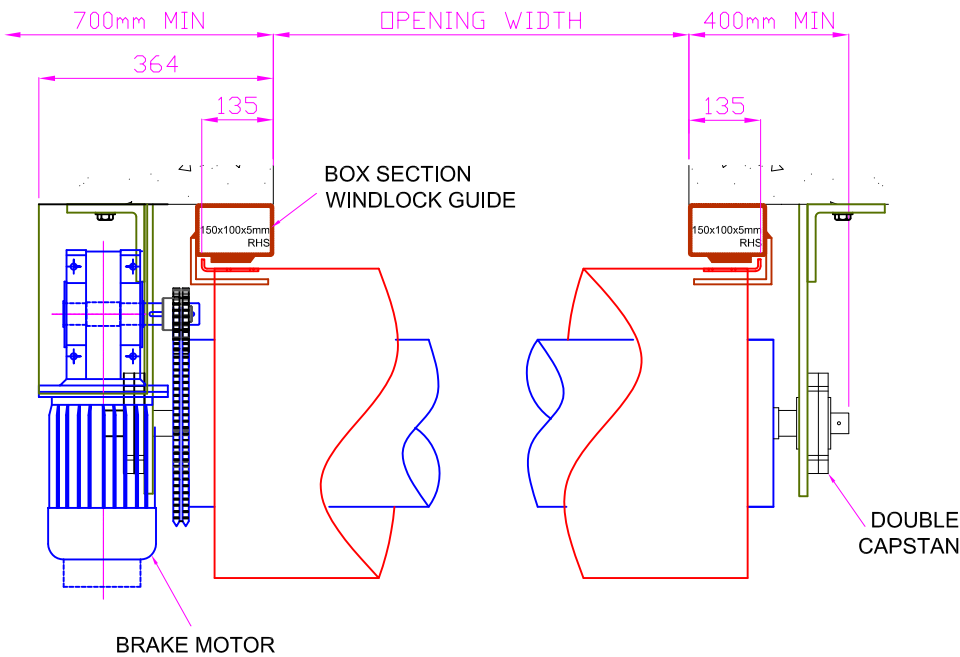

H15 - 130mm STEEL ROLLER SHUTTER

Opening Size Up To 17,000mm wide x 17,000mm high

H15 - LIGHT DUTY ROLLER SHUTTER

HEADROOM DETAILS

OPENING HEIGHT	HEADROOM REQUIRED
3000	610
3250	650
3500	650
3750	650
4000	650
4500	650
5000	700
5250	700
5500	700
5750	700
6000	740
6250	740
6500	740
6750	740
7000	740
7250	740
7500	780
7750	780
8000	780
8250	780
8500	780
8750	780
9000	780
9500	830
10000	830

H15 - HEAVY DUTY ROLLER SHUTTER

REFER TO MONSOON OFFICE FOR MORE DETAILS

H15 - 130mm STEEL ROLLER SHUTTER

SCALE

NTS

AUSTRAL MONSOON ENTERPRISES PTY LTD
ATF 'THE ANSA TRUST' TRADING AS
ANSA DOORS

71-73 Maffra Street
Coolaroo Victoria 3048
Australia