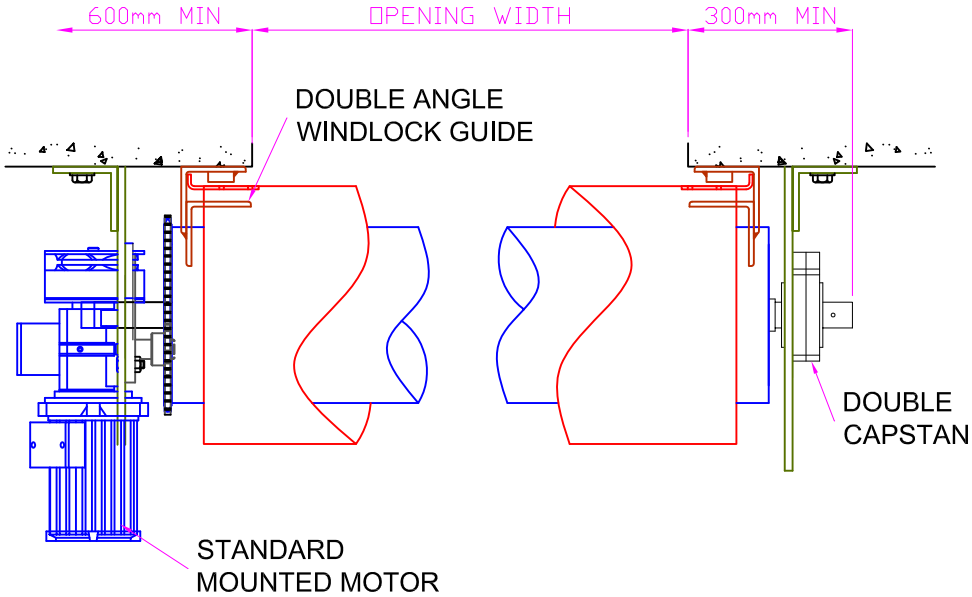

H15 - 130mm STEEL ROLLER SHUTTER

Opening Size Up To 17,000mm wide x 17,000mm high

H15 - LIGHT DUTY ROLLER SHUTTER

HEADROOM DETAILS

OPENING HEIGHT	HEADROOM REQUIRED
3000	610
3250	650
3500	650
3750	650
4000	650
4500	650
5000	700
5250	700
5500	700
5750	700
6000	740
6250	740
6500	740
6750	740
7000	740
7250	740
7500	780
7750	780
8000	780
8250	780
8500	780
8750	780
9000	780
9500	830
10000	830

H15 - HEAVY DUTY ROLLER SHUTTER

REFER TO MONSOON OFFICE FOR MORE DETAILS

H15 - 130mm STEEL ROLLER SHUTTER

SCALE

NTS

AUSTRAL MONSOON ENTERPRISES PTY LTD
ATF 'THE ANSA TRUST' TRADING AS
ANSA DOORS

71-73 Maffra Street
Coolaroo Victoria 3048
Australia