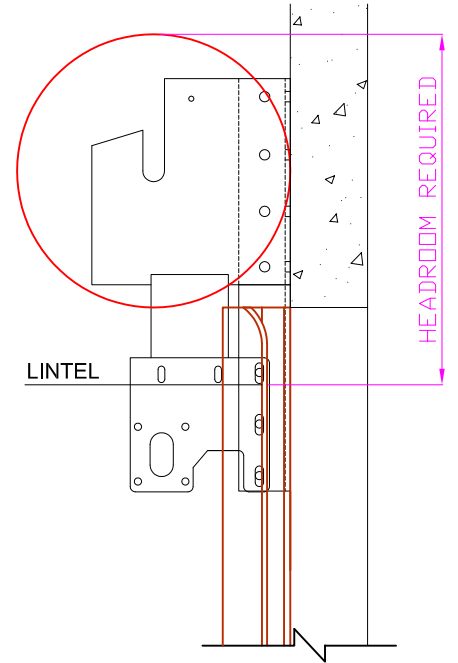

H15 - 130mm STEEL ROLLER SHUTTER

Opening Size Up To 17,000mm wide x 17,000mm high

H15 - LIGHT DUTY ROLLER SHUTTER

HEADROOM DETAILS

OPENING HEIGHT	HEADROOM REQUIRED
3000	610
3250	650
3500	650
3750	650
4000	650
4500	650
5000	700
5250	700
5500	700
5750	700
6000	740
6250	740
6500	740
6750	740
7000	740
7250	740
7500	780
7750	780
8000	780
8250	780
8500	780
8750	780
9000	780
9500	830
10000	830

H15 - HEAVY DUTY ROLLER SHUTTER

REFER TO MONSOON OFFICE FOR MORE DETAILS

H15 - 130mm STEEL ROLLER SHUTTER

SCALE

NTS

AUSTRAL MONSOON ENTERPRISES PTY LTD
ATF 'THE ANSA TRUST' TRADING AS
ANSA DOORS

71-73 Maffra Street
Coolaroo Victoria 3048
Australia

P.O Box 201
Dallas, Victoria 3047
Australia

Phone: (03) 9302 3366

Fax: (03) 9302 3966

DATE
25/11/10

DWG No: ANSA-ST0006

CONFIDENTIAL NOTE: This drawing and its designs, specifications and engineering information disclosed hereon are the property of ANSA DOORS and are not to be disseminated or reproduced without express written consent. The drawing is loaned in confidence and then only for consideration of the matter disclosed hereon. In accepting loan of this drawing, the recipient agrees to keep it and the matter disclosed hereon in confidence and not to use nor permit their use in any way detrimental to ANSA DOORS.